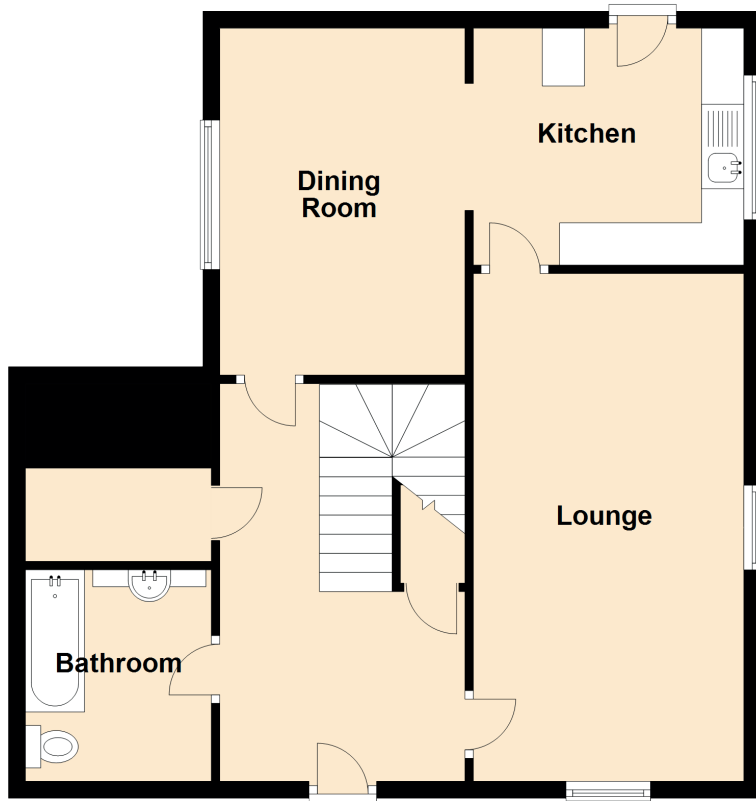

# 1 Linksfield Cottages

BANFF, ABERDEENSHIRE, AB45 2JD

Approximate Dimensions  
Taken from the widest point)

Lounge	6.00m (19'8") x 3.20m (10'6")
Kitchen	3.80m (12'6") x 2.80m (9'2")
Dining Room	4.00m (13'1") x 2.80m (9'2")
Bedroom 1	3.70m (12'2") x 3.20m (10'6")
Bedroom 2	3.70m (12'2") x 3.20m (10'6")
Bathroom	2.50m (8'2") x 2.20m (7'3")