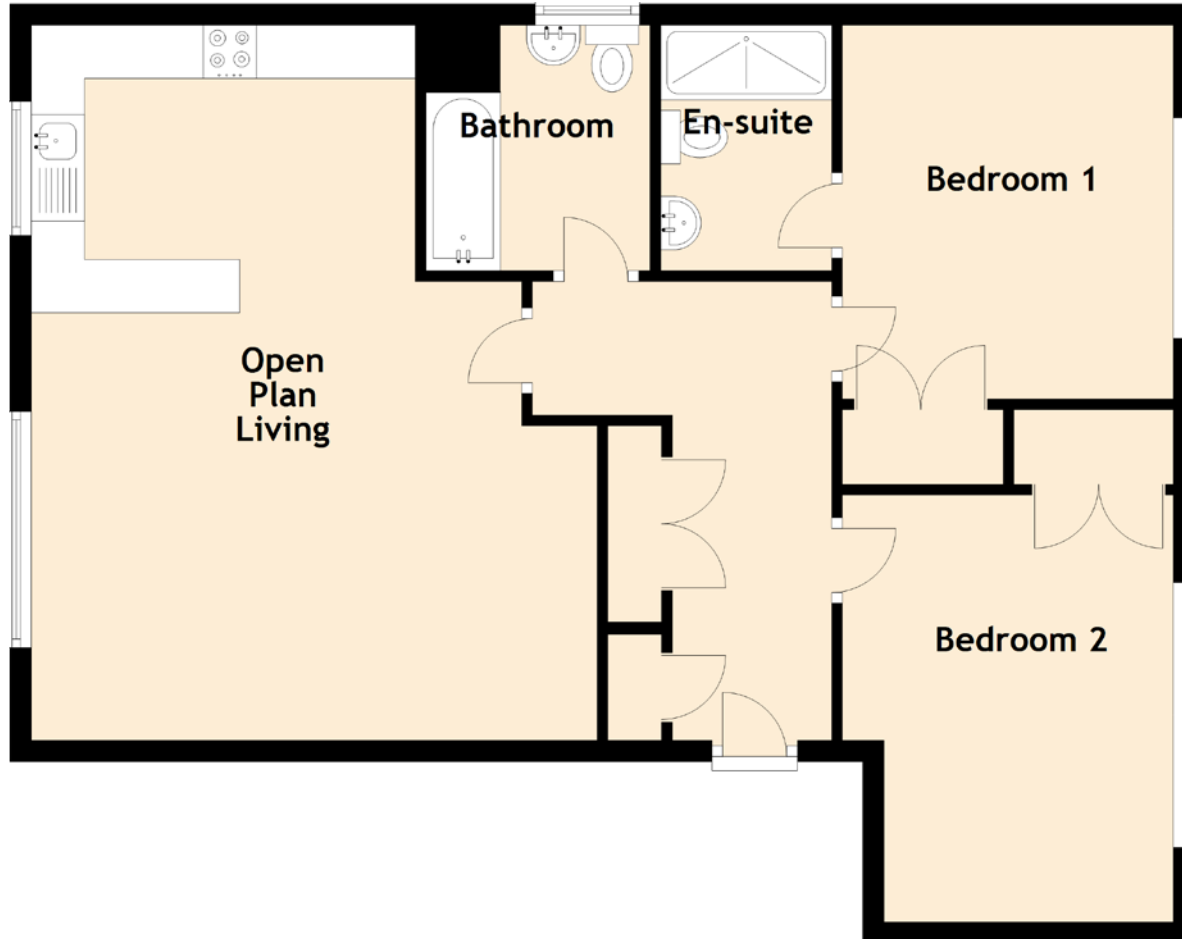

17 Phoenix Rise

GULLANE, EAST LoTHIAN, EH31 2BU

Approximate Dimensions
(Taken from the widest point)

Open Plan Living	6.70m (22') x 4.59m (15'1")
Bedroom 1	3.50m (11'6") x 3.10m (10'2")
En-suite	2.30m (7'7") x 1.60m (5'3")
Bedroom 2	4.10m (13'6") x 3.10m (10'2")
Bathroom	2.30m (7'7") x 2.10m (6'11")

Gross internal floor area (m²): 77m²
EPC Rating: B