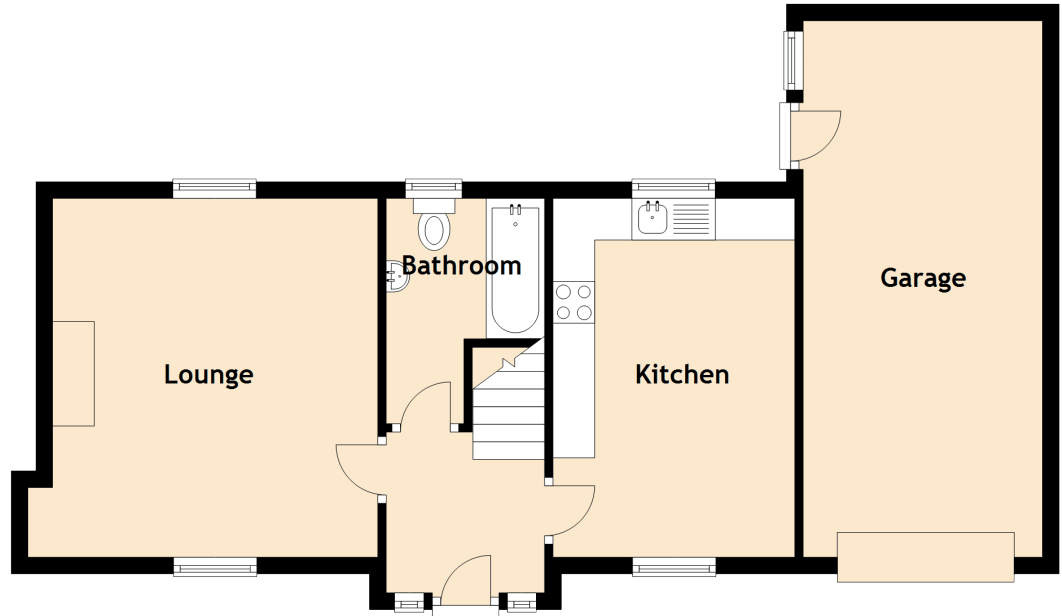

Heath Cottage

COOPERS BRAE, PETERHEAD, AB42 4TN

Approximate Dimensions (Taken from the widest point)

Lounge	4.30m (14'1") x 3.90m (12'10")
Kitchen	4.60m (15'1") x 2.90m (9'6")
Bedroom 1	4.70m (15'5") x 2.90m (9'6")
Bedroom 2	4.30m (14'1") x 2.60m (8'6")
Bedroom 3/Office	3.40m (11'2") x 3.20m (10'6")
Bathroom	2.70m (8'10") x 1.90m (6'3")
WC	1.20m (3'11") x 1.20m (3'11")