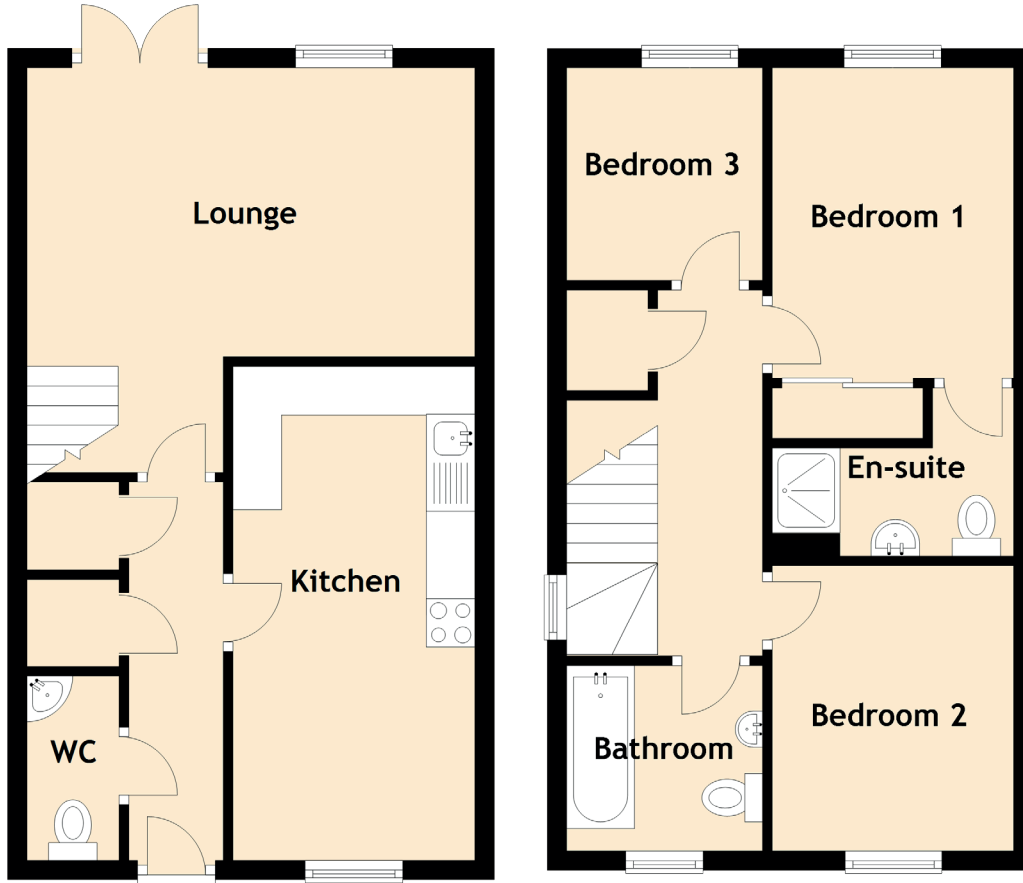

12 Easter Langside Crescent

DALKEITH, MIDLOTHIAN, EH22 2FL

Approximate Dimensions (Taken from the widest point)

Lounge	4.61m (15'1") x 4.17m (13'8")
Kitchen	4.31m (14'2") x 2.49m (8'2")
Bedroom 1	3.20m (10'6") x 2.54m (8'4")
En-suite	2.49m (8'2") x 1.73m (5'8")
Bedroom 2	2.94m (9'8") x 2.53m (8'4")
Bedroom 3	2.19m (7'2") x 2.00m (6'7")
Bathroom	2.10m (6'11") x 1.91m (6'3")
WC	1.90m (6'3") x 0.95m (3'1")