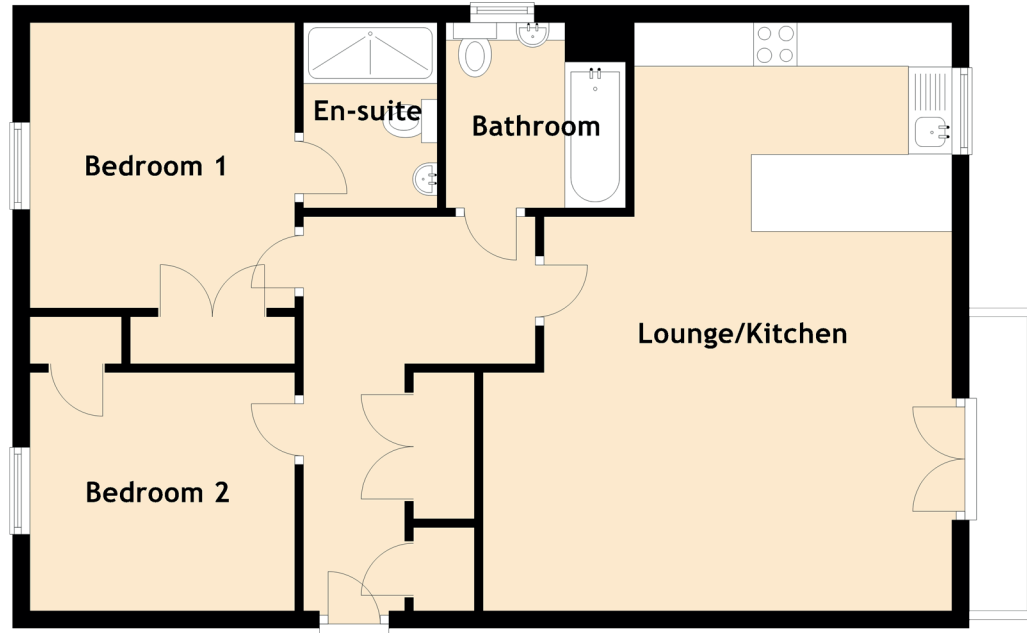

# 4/9 High Waterfield

EDINBURGH, EH10 6TQ

Approximate Dimensions (Taken from the widest point)

Lounge/Kitchen	6.76m (22'2") x 5.40m (17'9")
Bedroom 1	3.28m (10'9") x 3.05m (10')
En-suite	2.13m (7') x 1.54m (5'1")
Bedroom 2	3.05m (10') x 2.71m (8'11")
Bathroom	2.13m (7') x 2.07m (6'9")