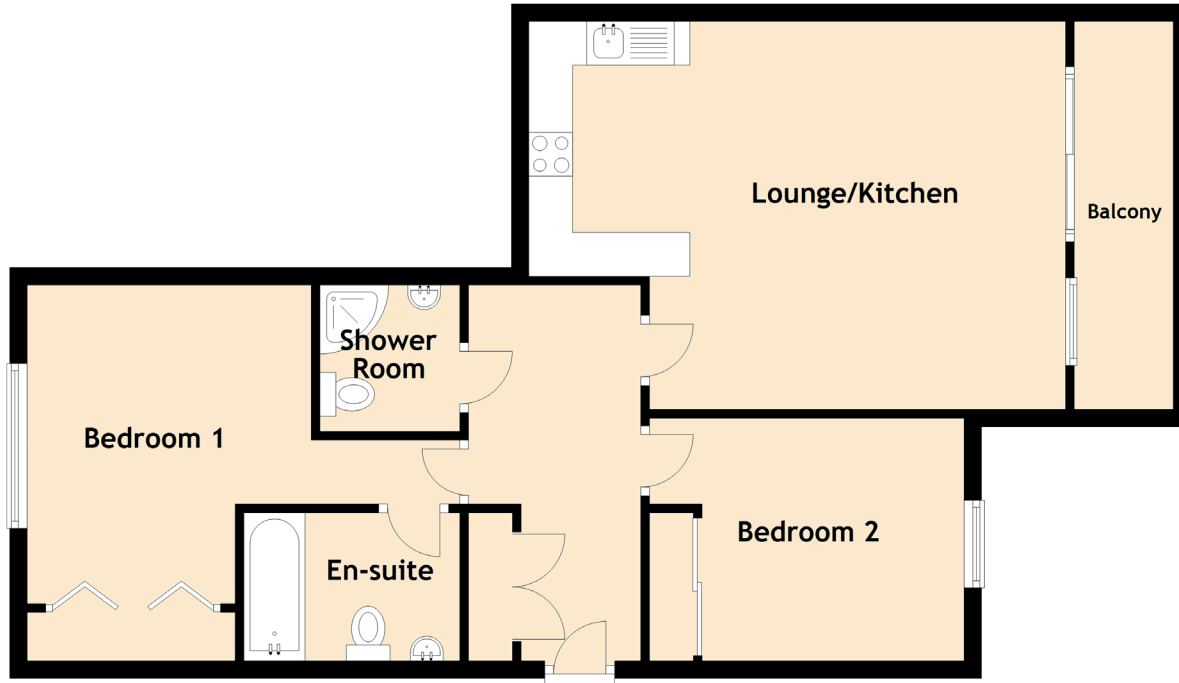

Flat 11, 7 Hawkhill Close

EASTER ROAD, EDINBURGH, EH7 6FE

Approximate Dimensions
(Taken from the widest point)

Lounge/Kitchen	6.14m (20'2") x 4.43m (14'6")
Bedroom 1	5.21m (17'1") x 4.18m (13'9")
En-suite	2.47m (8'1") x 1.69m (5'7")
Bedroom 2	3.60m (11'10") x 2.77m (9'1")
Shower Room	1.67m (5'6") x 1.60m (5'3")