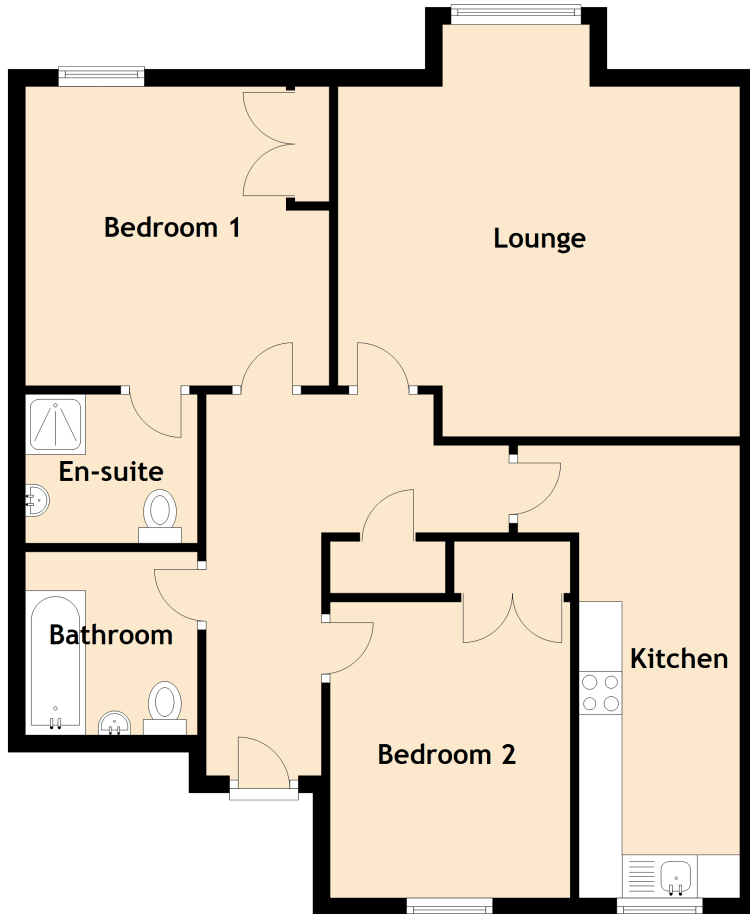

# 20/2 Southhouse Drive

EDINBURGH, EH17 8FH

Approximate Dimensions (Taken from the widest point)

Lounge	4.79m (15'9") x 4.67m (15'4")
Kitchen	5.26m (17'3") x 1.87m (6'2")
Bedroom 1	3.53m (11'7") x 3.47m (11'5")
En-suite	2.00m (6'7") x 1.73m (5'8")
Bedroom 2	3.44m (11'3") x 2.79m (9'2")
Bathroom	2.13m (7') x 2.00m (6'7")