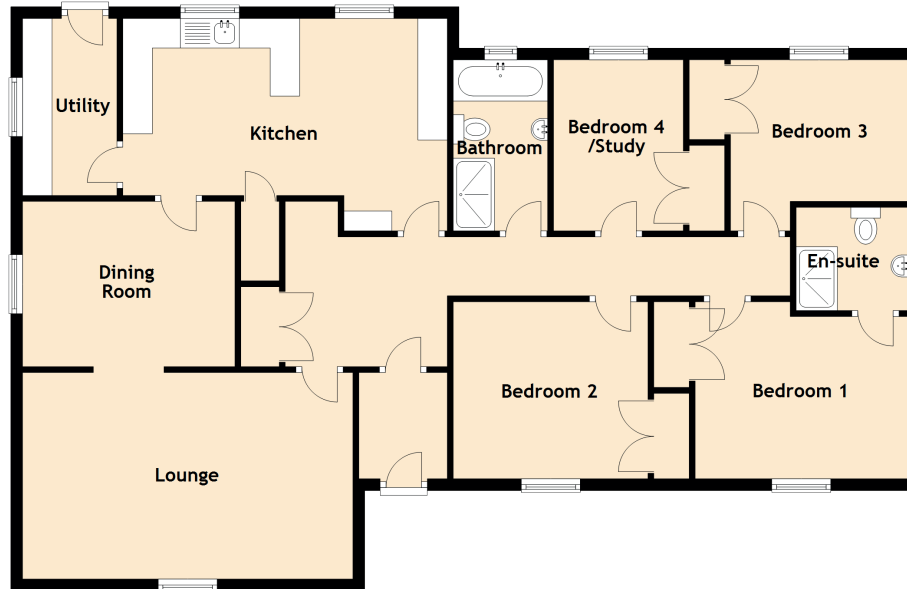

# Newton Of Cook

CRUDIE, NEW BYTH, TURRIFF, ABERDEENSHIRE, AB53 5UA

Approximate Dimensions (Taken from the widest point)

Lounge	5.60m (18'4") x 3.50m (11'6")
Dining Room	3.60m (11'10") x 2.80m (9'2")
Kitchen	5.50m (18'1") x 3.60m (11'10")
Utility	3.00m (9'10") x 1.60m (5'3")
Bathroom	2.90m (9'6") x 1.60m (5'3")
Bedroom 1	3.60m (11'10") x 3.00m (9'10")
En-suite	1.89m (6'2") x 1.75m (5'9")
Bedroom 2	3.30m (10'10") x 3.00m (9'10")
Bedroom 3	3.00m (9'10") x 2.90m (9'6")
Bedroom 4/Study	2.90m (9'6") x 2.20m (7'3")