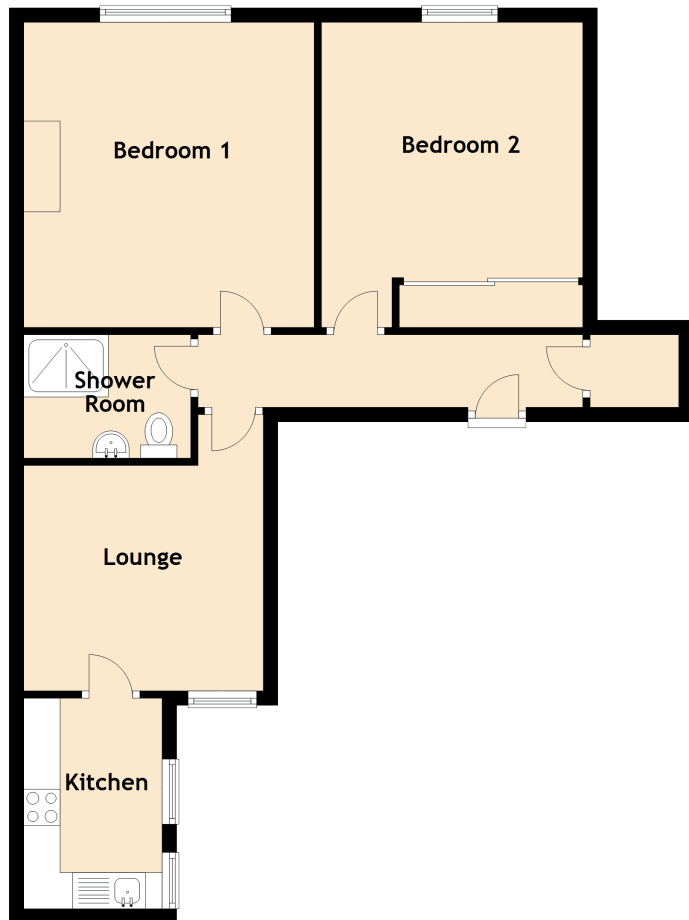

16 Hollybank Place

ABERDEEN, AB11 6XS

Approximate Dimensions
(Taken from the widest point)

Lounge	3.80m (12'6") x 3.30m (10'10")
Kitchen	2.90m (9'6") x 1.60m (5'3")
Bedroom 1	4.20m (13'9") x 4.00m (13'1")
Bedroom 2	4.00m (13'1") x 3.60m (11'10")
Shower Room	2.30m (7'7") x 1.70m (5'7")