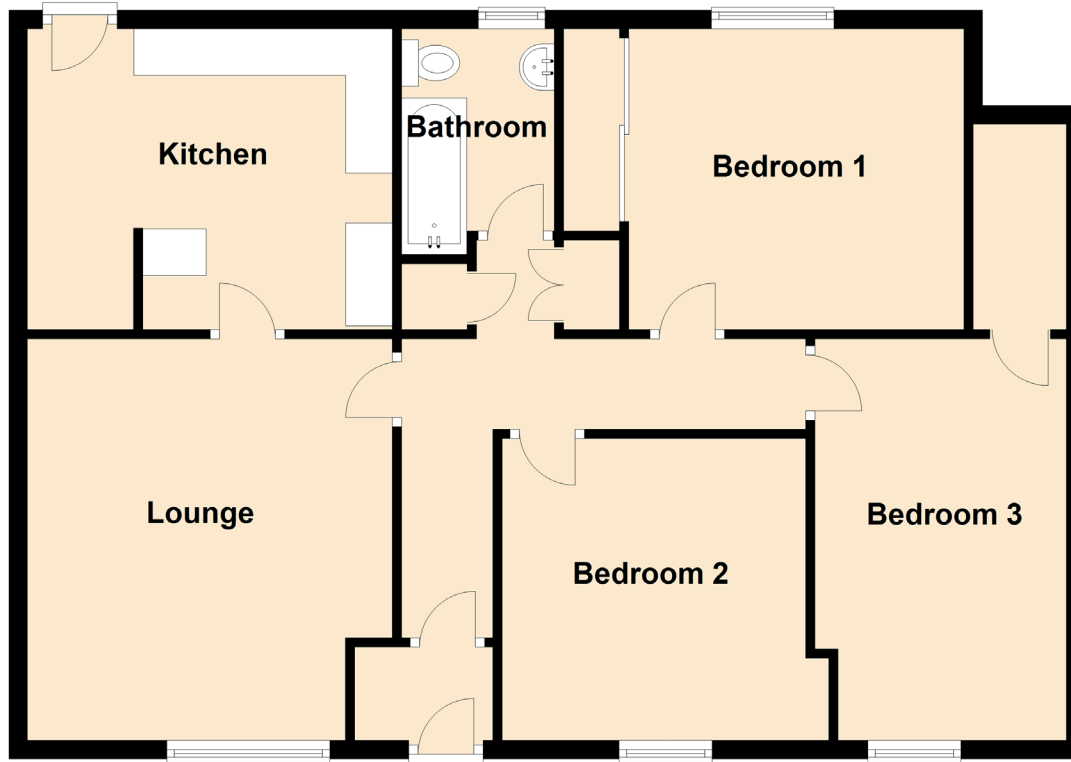

3 Park View

LOANHEAD, MIDLOTHIAN, EH20 9BH

Approximate Dimensions (Taken from the widest point)

Lounge	4.35m (14'3") x 4.13m (13'6")
Kitchen	3.92m (12'10") x 3.19m (10'6")
Bedroom 1	3.60m (11'10") x 3.23m (10'7")
Bedroom 2	3.26m (10'8") x 3.26m (10'8")
Bedroom 3	4.33m (14'2") x 2.70m (8'10")
Bathroom	2.17m (7'1") x 1.64m (5'5")