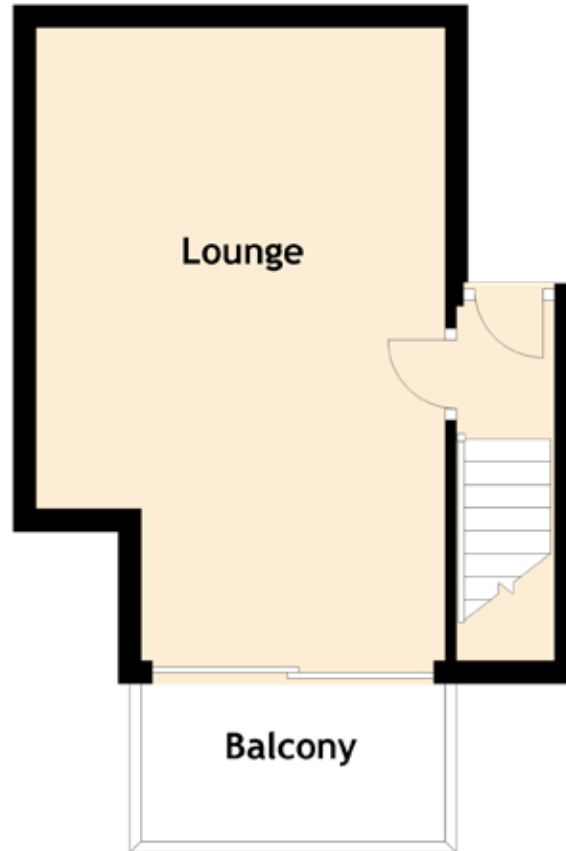

4 Keith Row

EDINBURGH, EH4 3NL

Approximate Dimensions
(Taken from the widest point)

Lounge	5.54m (18'2") x 3.60m (11'10")
Kitchen	4.26m (14') x 2.62m (8'7")
Bedroom	4.34m (14'3") x 3.29m (10'10")
Bathroom	2.93m (9'7") x 1.62m (5'4")

Gross internal floor area (m²): 49m²

EPC Rating: E