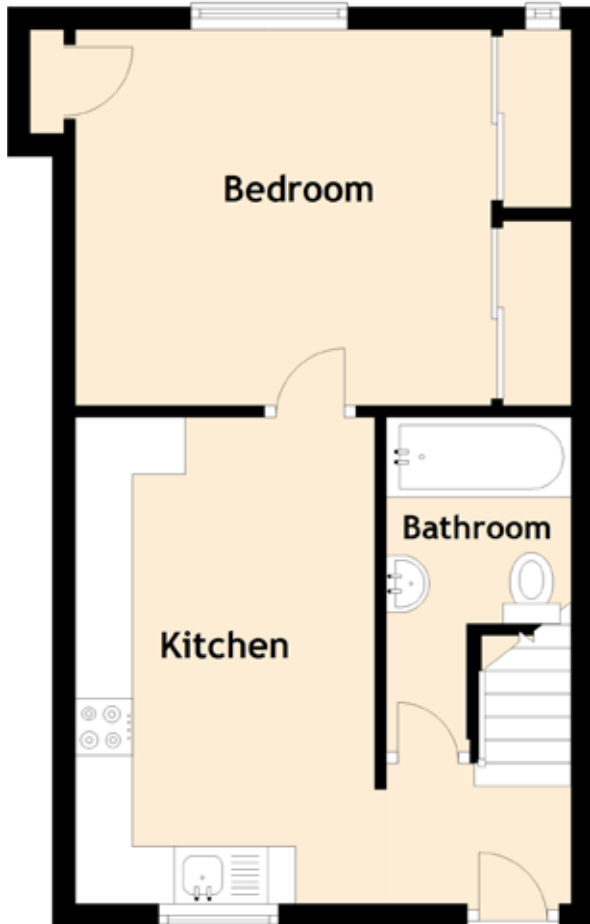

4 Keith Row

EDINBURGH, EH4 3NL

Approximate Dimensions
(Taken from the widest point)

Lounge	5.54m (18'2") x 3.60m (11'10")
Kitchen	4.26m (14') x 2.62m (8'7")
Bedroom	4.34m (14'3") x 3.29m (10'10")
Bathroom	2.93m (9'7") x 1.62m (5'4")

Gross internal floor area (m²): 49m²

EPC Rating: E