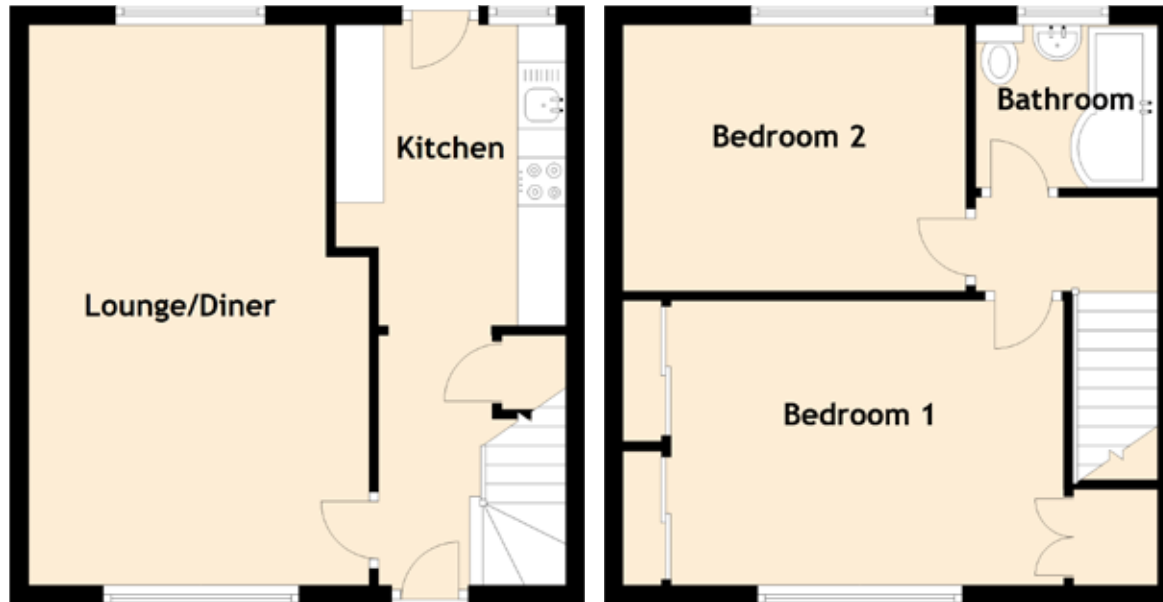

## The Details

Approximate Dimensions  
(Taken from the widest point)

Lounge/Diner	5.85m (19'2") x 3.55m (11'8")
Kitchen	3.00m (9'10") x 2.40m (7'10")
Bedroom 1	4.10m (13'5") x 2.97m (9'9")
Bedroom 2	3.58m (11'9") x 2.78m (9'1")
Bathroom	1.90m (6'3") x 1.70m (5'7")

Gross internal floor area (m<sup>2</sup>): 62m<sup>2</sup>

EPC Rating: D