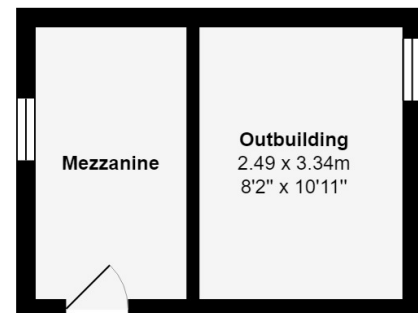

FLOOR PLAN, DIMENSIONS & MAP

Approximate Dimensions (Taken from the widest point)

Gross internal floor area (m²): 46m² | EPC Rating: G