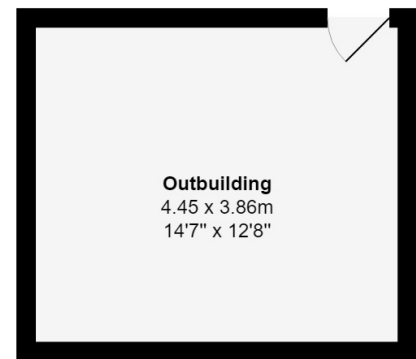

FLOOR PLAN, DIMENSIONS & MAP

Approximate Dimensions (Taken from the widest point)

Gross internal floor area (m²): 46m² | EPC Rating: G