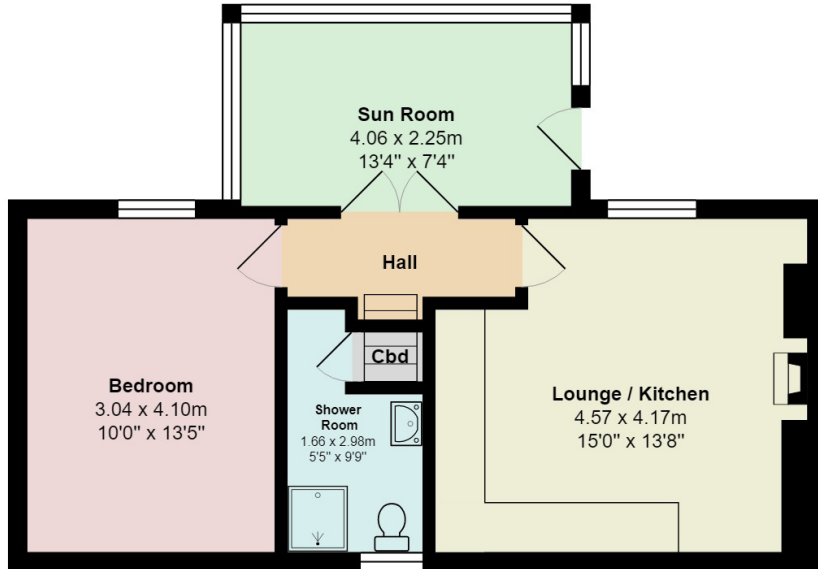

FLOOR PLAN, DIMENSIONS & MAP

Approximate Dimensions (Taken from the widest point)

Gross internal floor area (m²): 46m² | EPC Rating: G