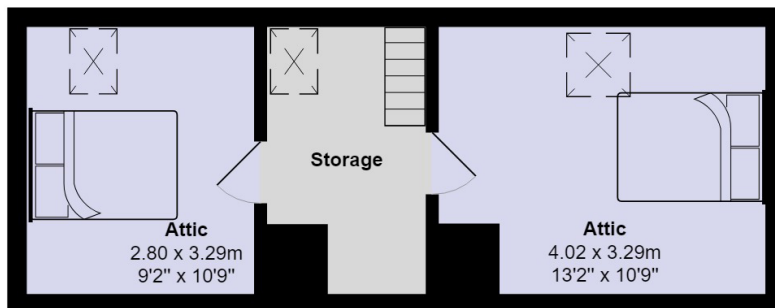

FLOOR PLAN, DIMENSIONS & MAP

Approximate Dimensions (Taken from the widest point)

Gross internal floor area (m²): 46m² | EPC Rating: G