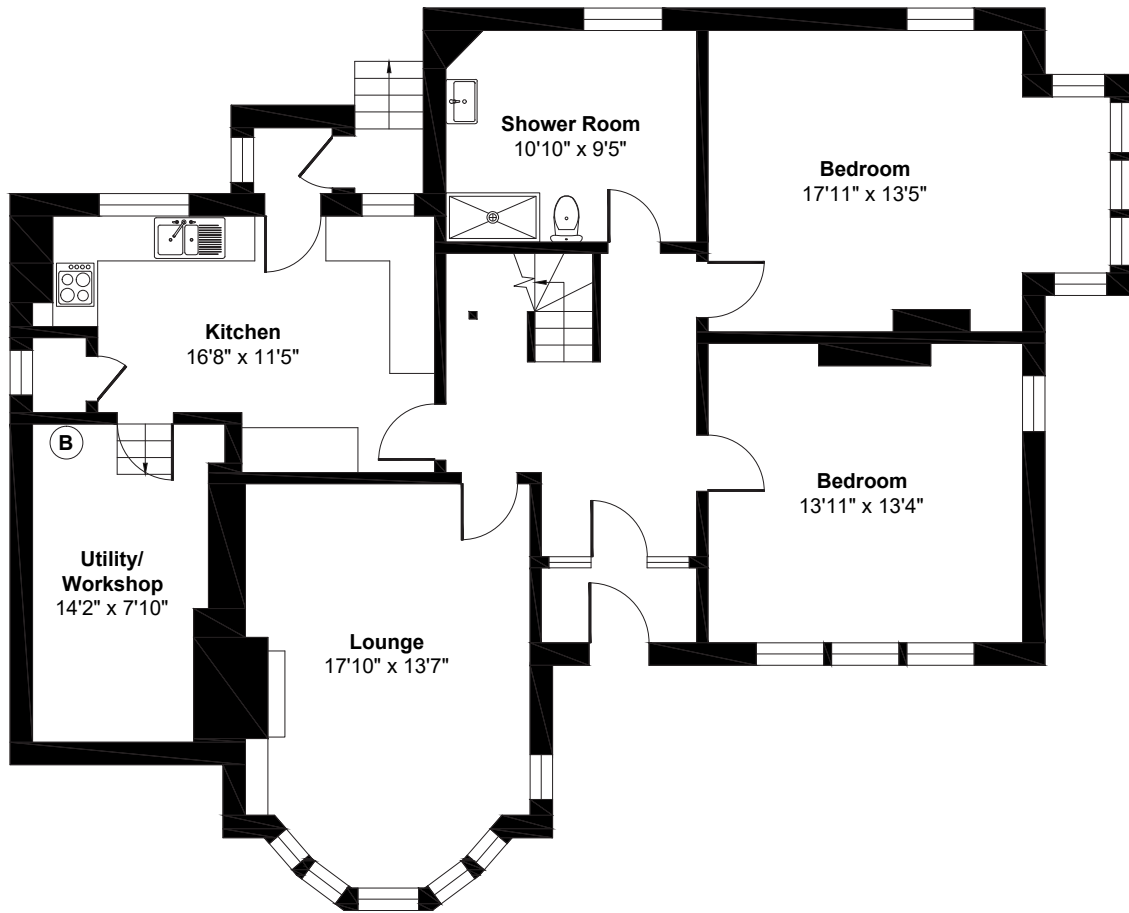

FLOOR PLAN, DIMENSIONS & MAP

Approximate Dimensions (Taken from the widest point)

Gross internal floor area (m²): 114m² | EPC Rating: D

Extras (Included in the sale): Cooker, carpets and curtains will be included in the sale.