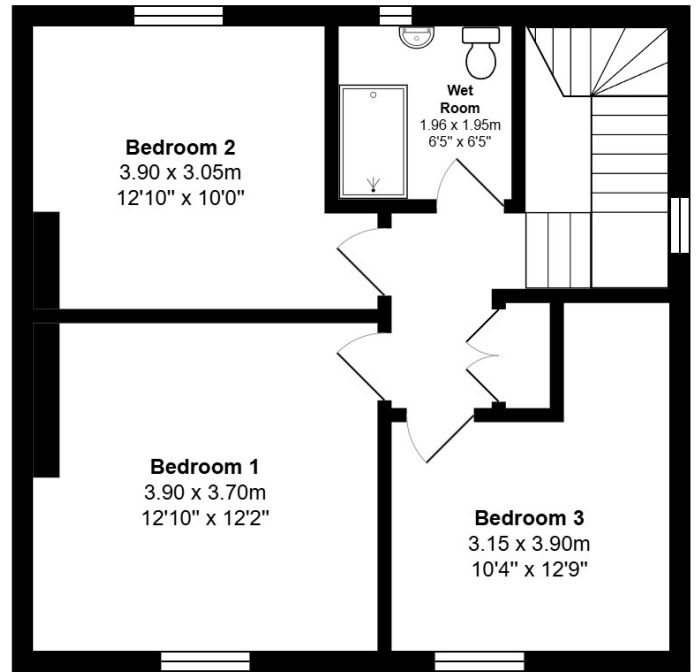

FLOOR PLAN, DIMENSIONS & MAP

Approximate Dimensions (Taken from the widest point)

Gross internal floor area (m²): 98m² | EPC Rating: C