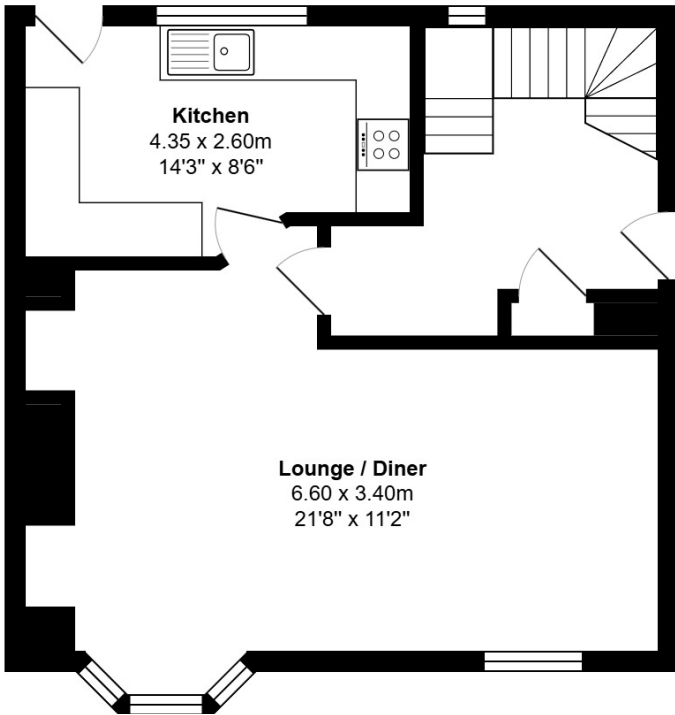

FLOOR PLAN, DIMENSIONS & MAP

Approximate Dimensions (Taken from the widest point)

Gross internal floor area (m²): 98m² | EPC Rating: C