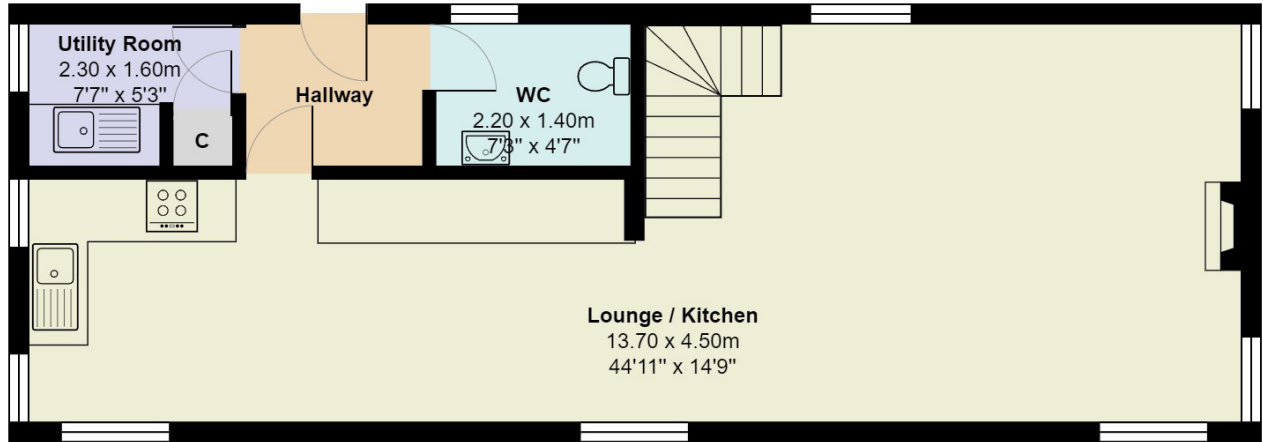

FLOOR PLAN, DIMENSIONS & MAP

Approximate Dimensions (Taken from the widest point)

Gross internal floor area (m²): 125m² | EPC Rating: C

Extras: All floor coverings, blinds, curtains, and light fittings are included in the sale.