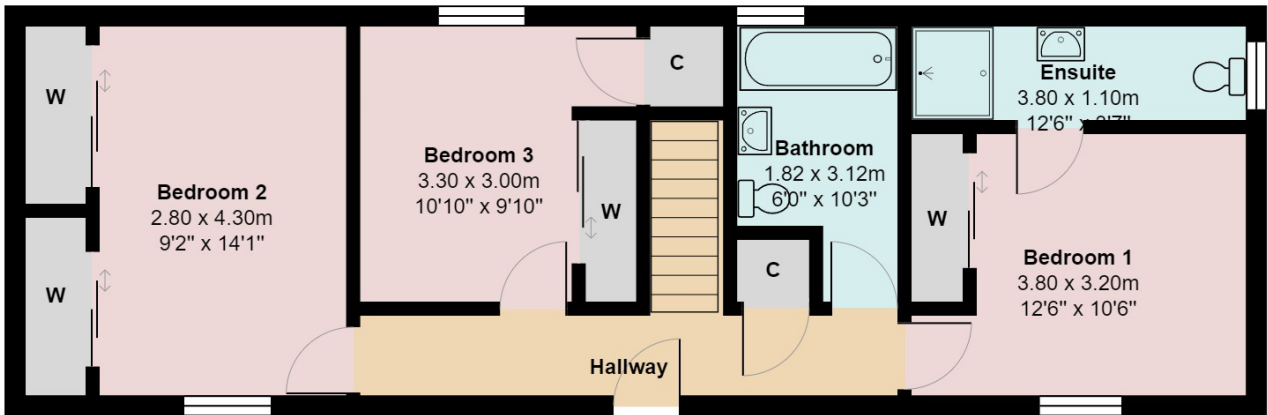

FLOOR PLAN, DIMENSIONS & MAP

Approximate Dimensions (Taken from the widest point)

Gross internal floor area (m²): 125m² | EPC Rating: C

Extras: All floor coverings, blinds, curtains, and light fittings are included in the sale.