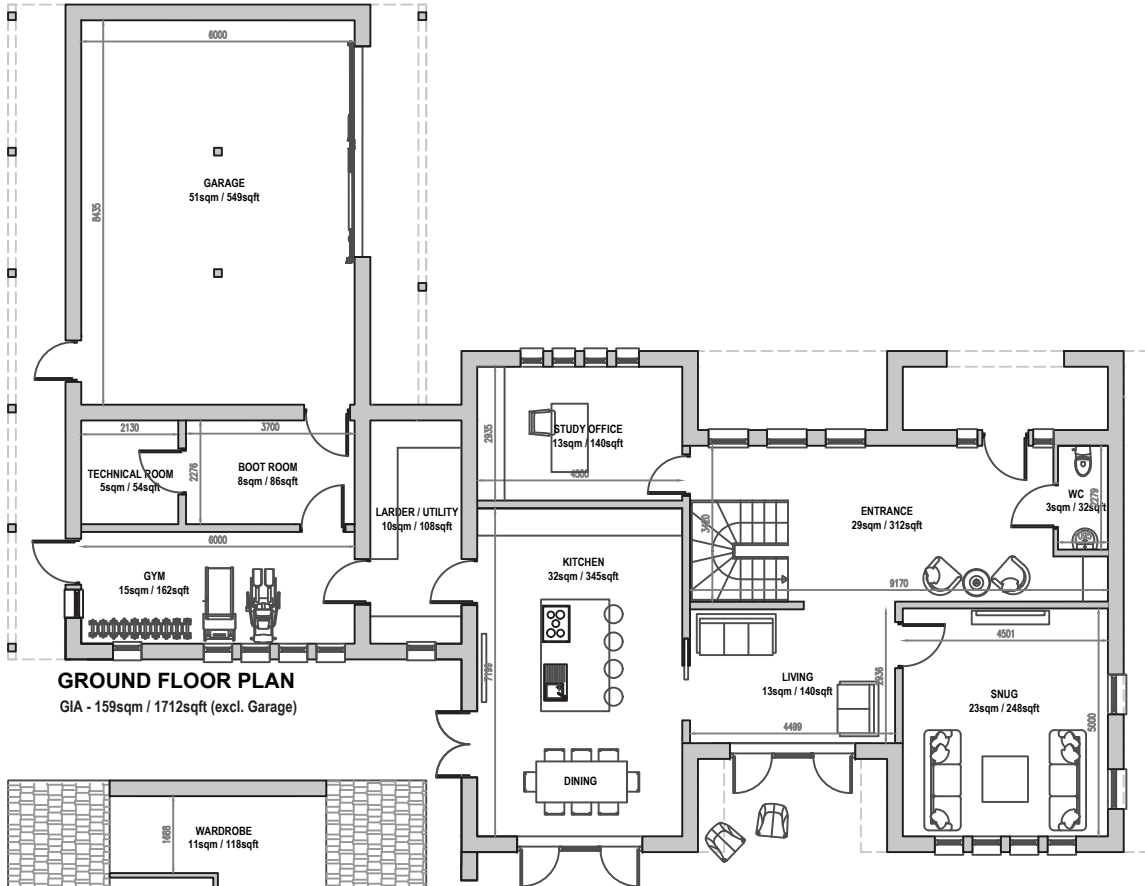

FLOOR PLAN

FV01 - EAGLESHAM
TOTAL GIA 364sqm / 3918sqft (excl. Garage)

**ROWALLAN
CASTLE
ESTATE**