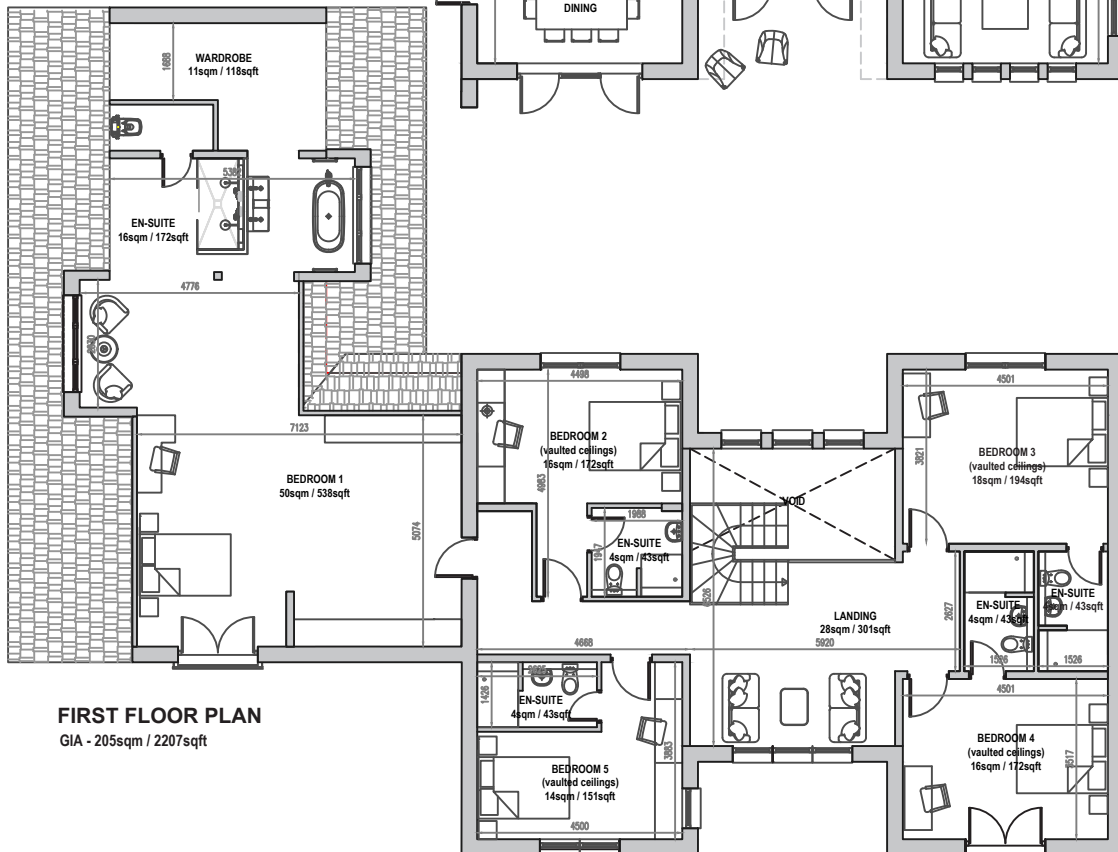

FLOOR PLAN

FV01 - EAGLESHAM
TOTAL GIA 364sqm / 3918sqft (excl. Garage)

**ROWALLAN
CASTLE
ESTATE**