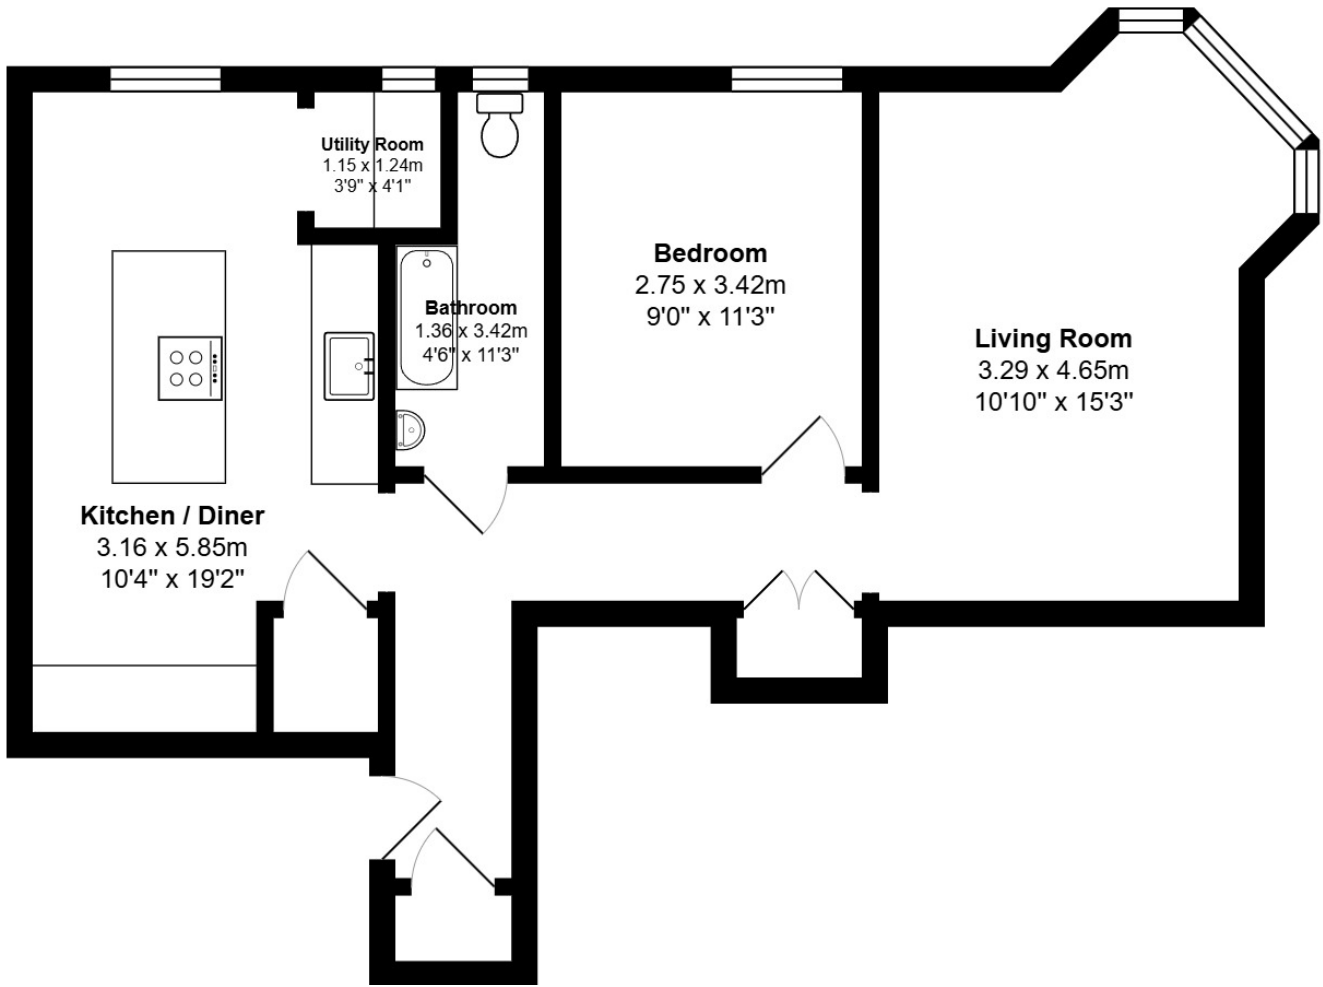

FLOOR PLAN, DIMENSIONS & MAP

Approximate Dimensions (Taken from the widest point)

Gross internal floor area (m²): 61m² | EPC Rating: C