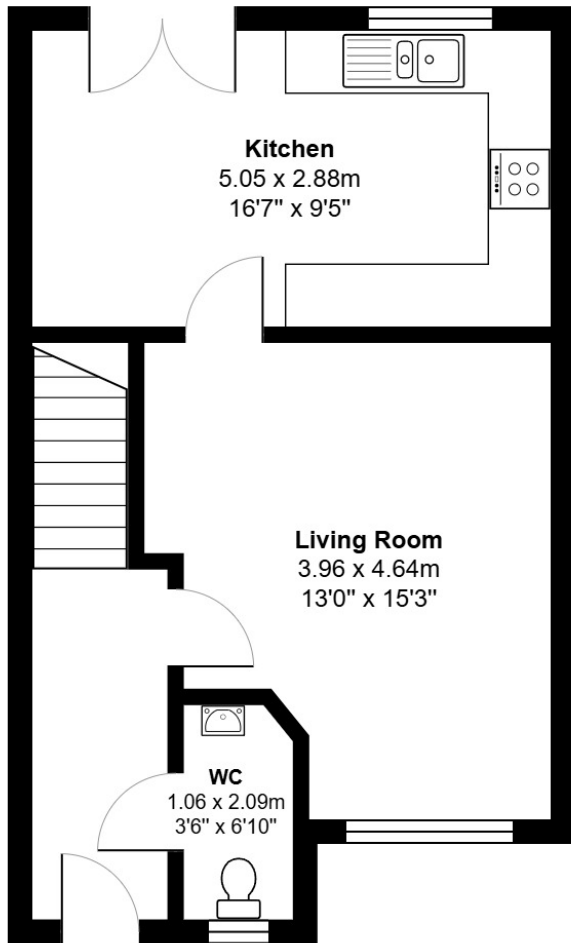

FLOOR PLAN, DIMENSIONS & MAP

Approximate Dimensions (Taken from the widest point)

Gross internal floor area (m²): 77m²
EPC Rating: B