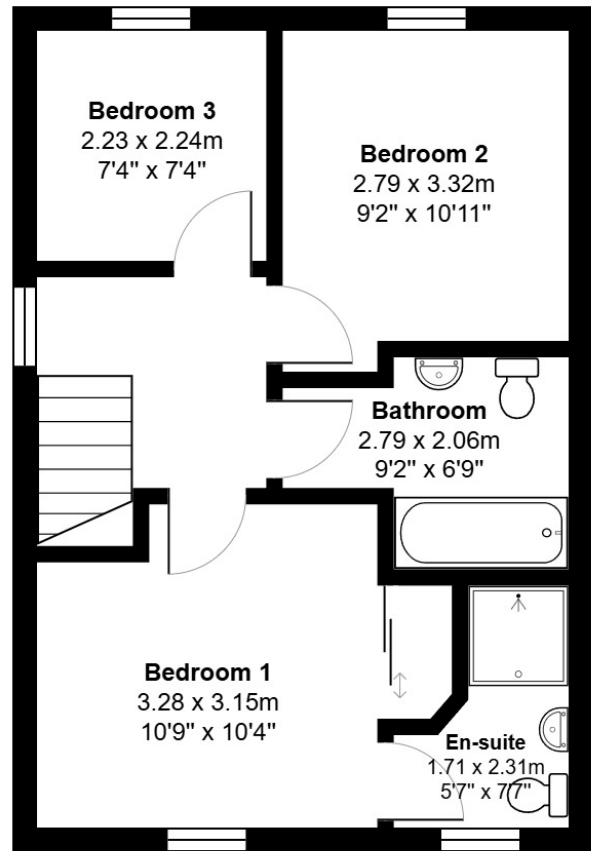

FLOOR PLAN, DIMENSIONS & MAP

Approximate Dimensions (Taken from the widest point)

Gross internal floor area (m²): 77m²
EPC Rating: B