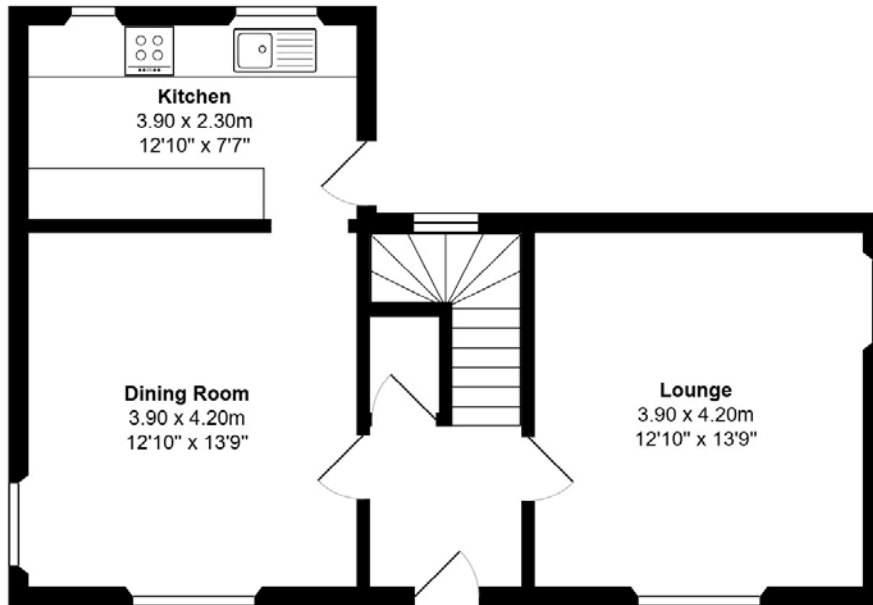

FLOOR PLAN, DIMENSIONS & MAP

Approximate Dimensions (Taken from the widest point)

Gross internal floor area (m²): 92m²

EPC Rating: G