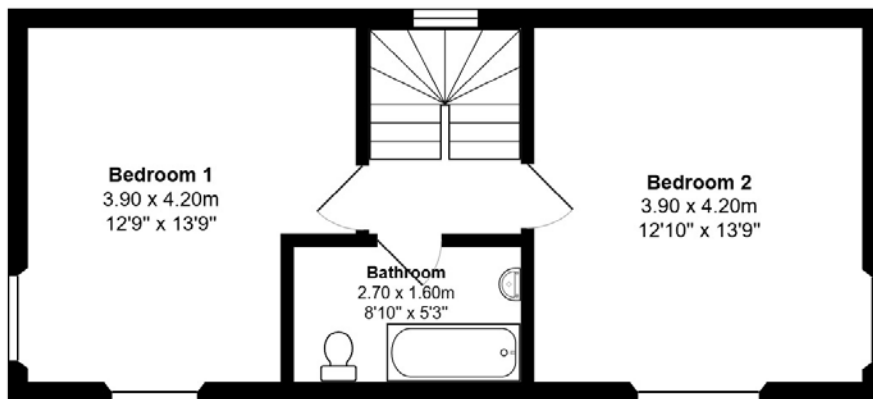

FLOOR PLAN, DIMENSIONS & MAP

Approximate Dimensions (Taken from the widest point)

Gross internal floor area (m²): 92m²

EPC Rating: G