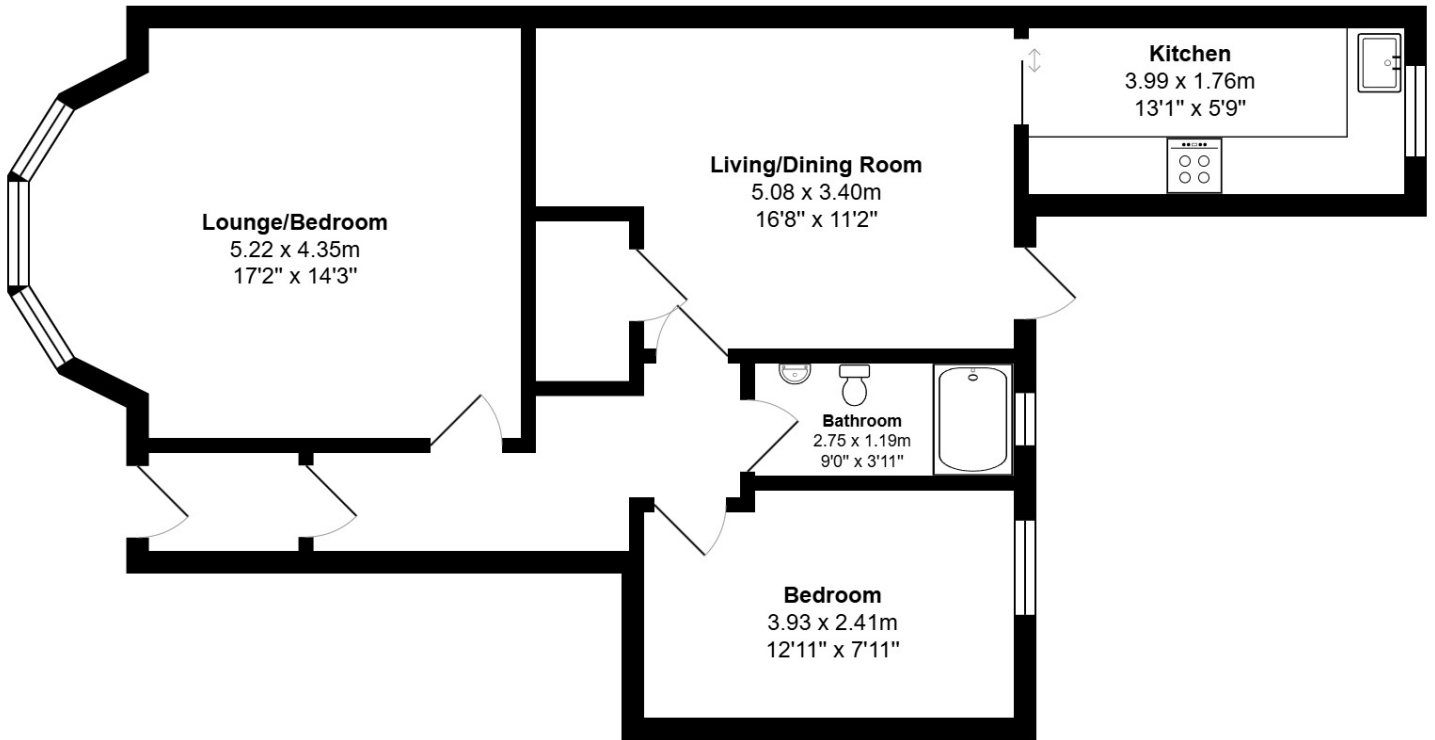

FLOOR PLAN, DIMENSIONS & MAP

Approximate Dimensions (Taken from the widest point)

Gross internal floor area (m²): 68m² | EPC Rating: C