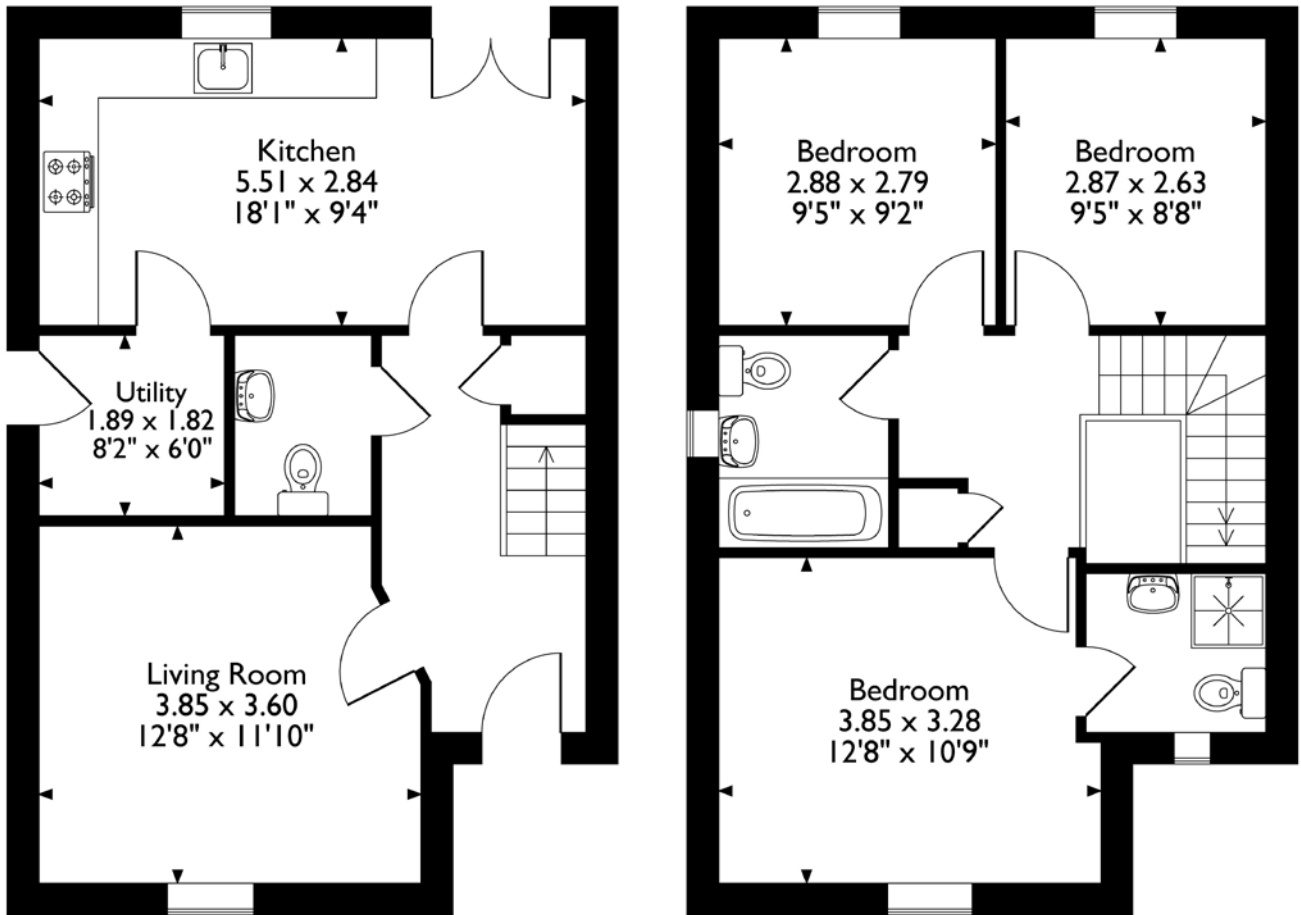

FLOOR PLAN, DIMENSIONS & MAP

Approximate Dimensions (Taken from the widest point)

Gross internal floor area (m²): 88m² | EPC Rating: C

Extras: Floor coverings, blinds and integrated appliances.