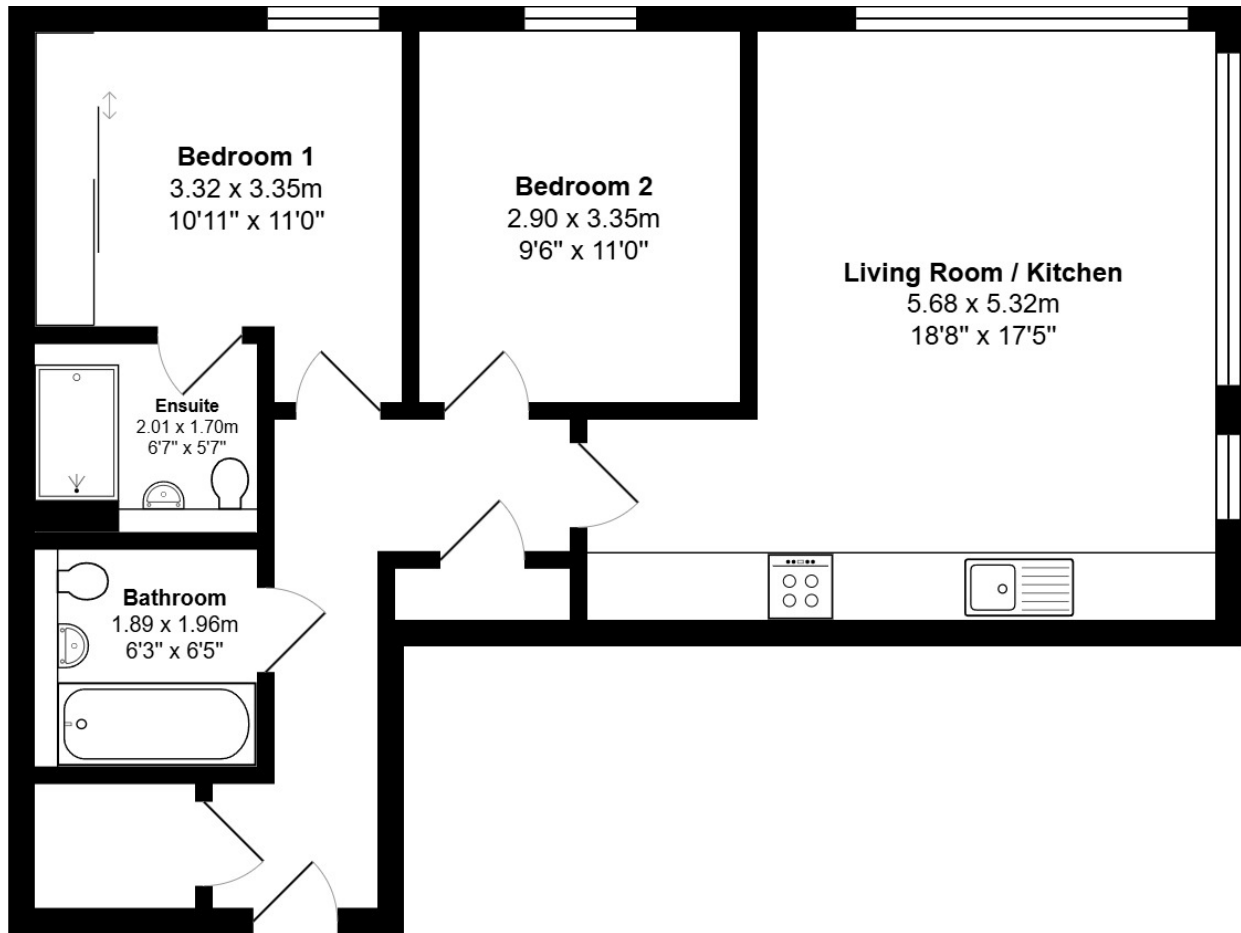

FLOOR PLAN, DIMENSIONS & MAP

Approximate Dimensions (Taken from the widest point)

Gross internal floor area (m²): 64m² | EPC Rating: B