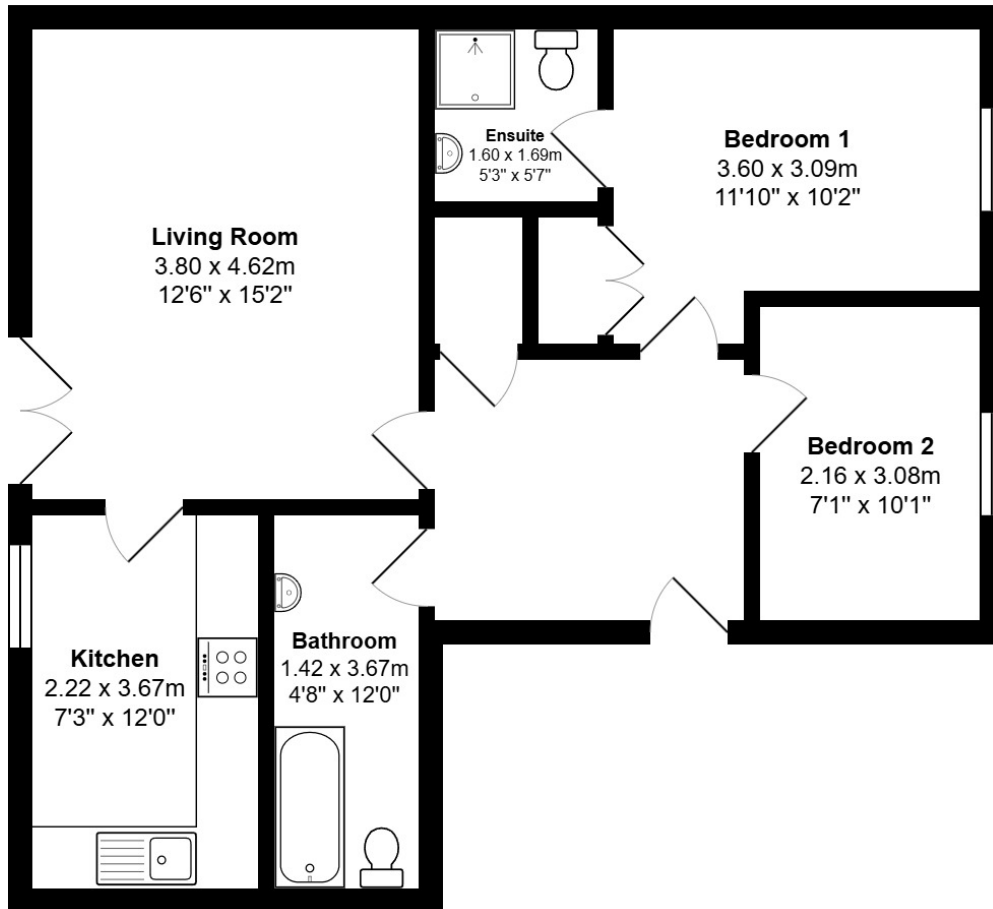

FLOOR PLAN, DIMENSIONS & MAP

Approximate Dimensions (Taken from the widest point)

Gross internal floor area (m²): 71m² | EPC Rating: C