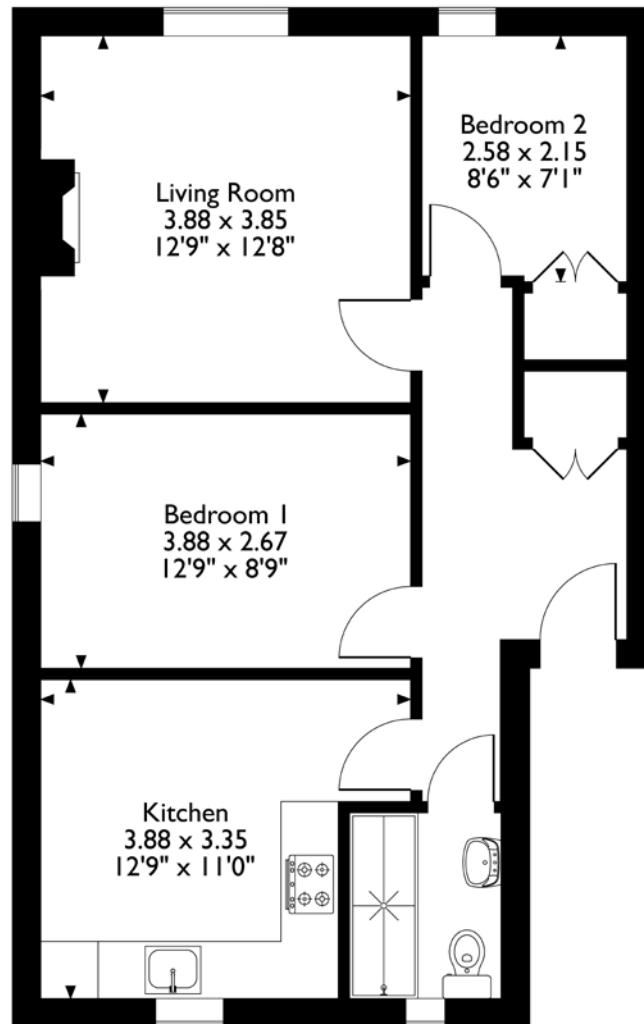

FLOOR PLAN, DIMENSIONS & MAP

Approximate Dimensions (Taken from the widest point)

Gross internal floor area (m²): 57m² | EPC Rating: E

Extras: Floor coverings, light fittings, blinds and window dressings.