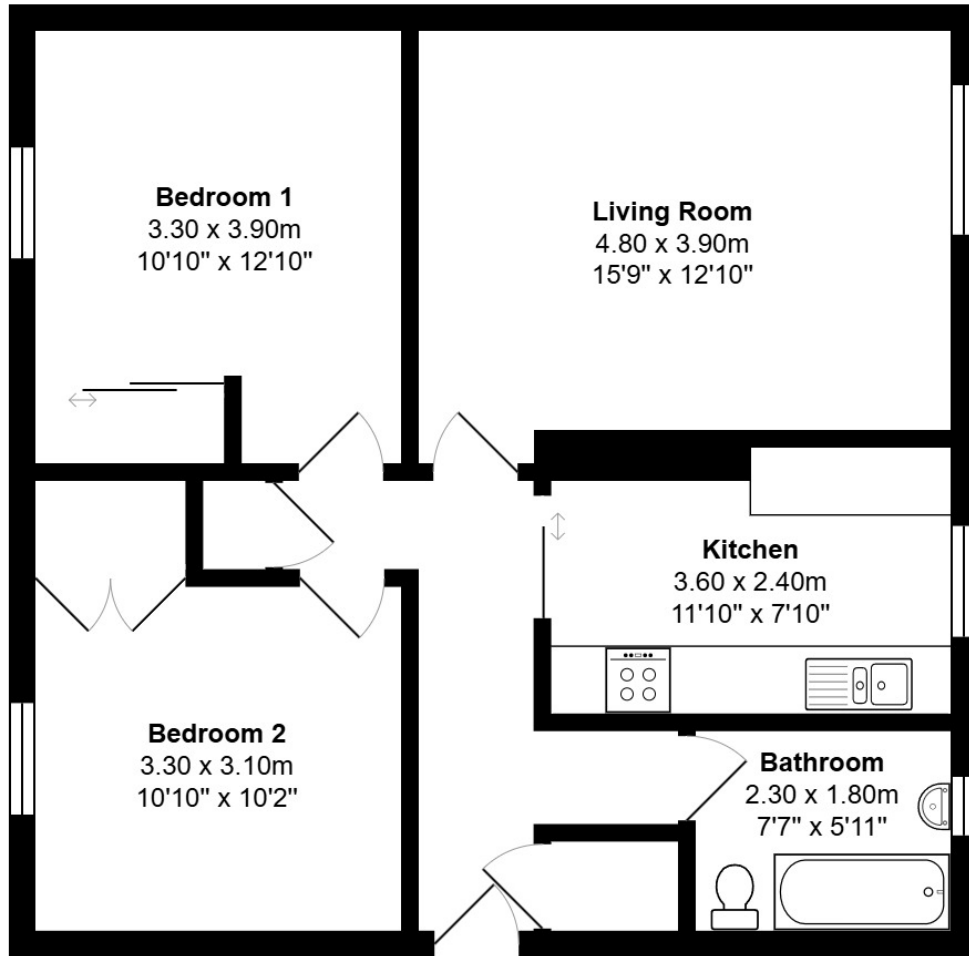

FLOOR PLAN, DIMENSIONS & MAP

Approximate Dimensions (Taken from the widest point)

Gross internal floor area (m²): 66m²

EPC Rating: C