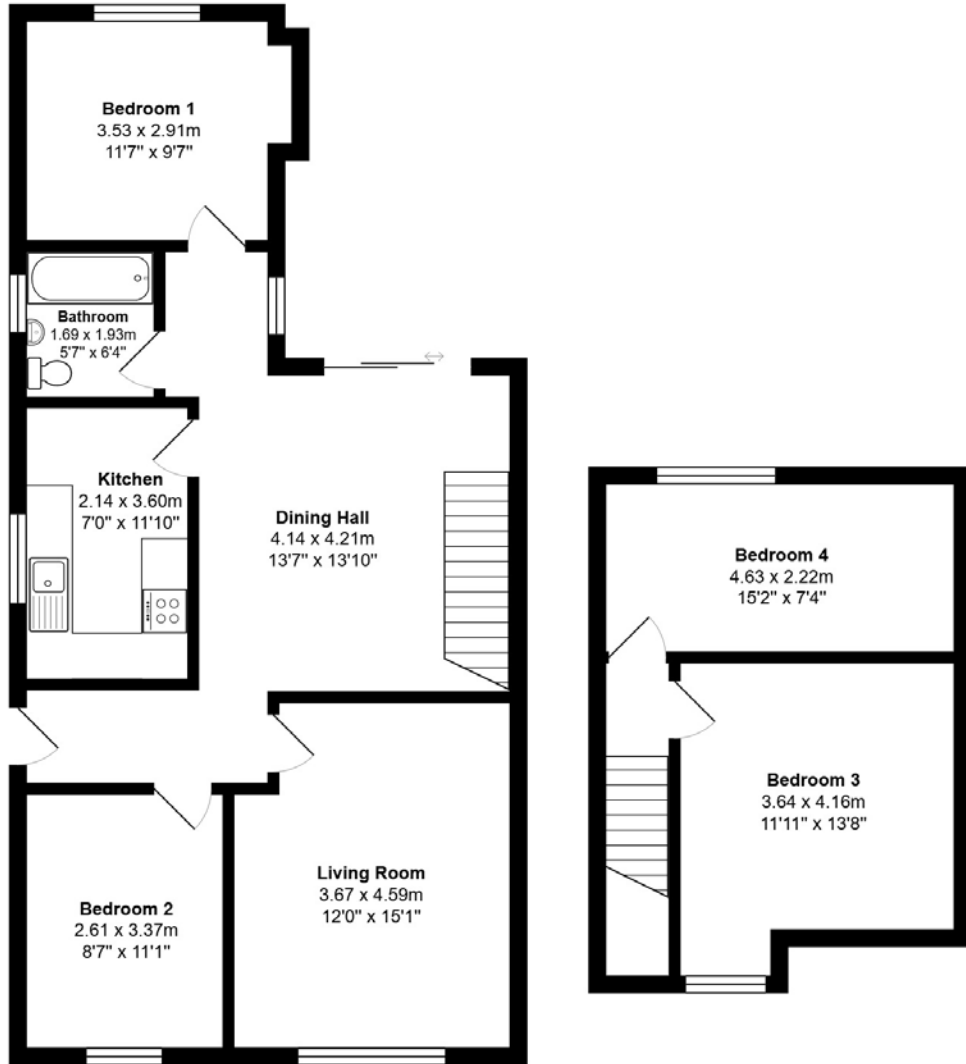

FLOOR PLAN, DIMENSIONS & MAP

Approximate Dimensions (Taken from the widest point)

Gross internal floor area (m²): 103m² | EPC Rating: C