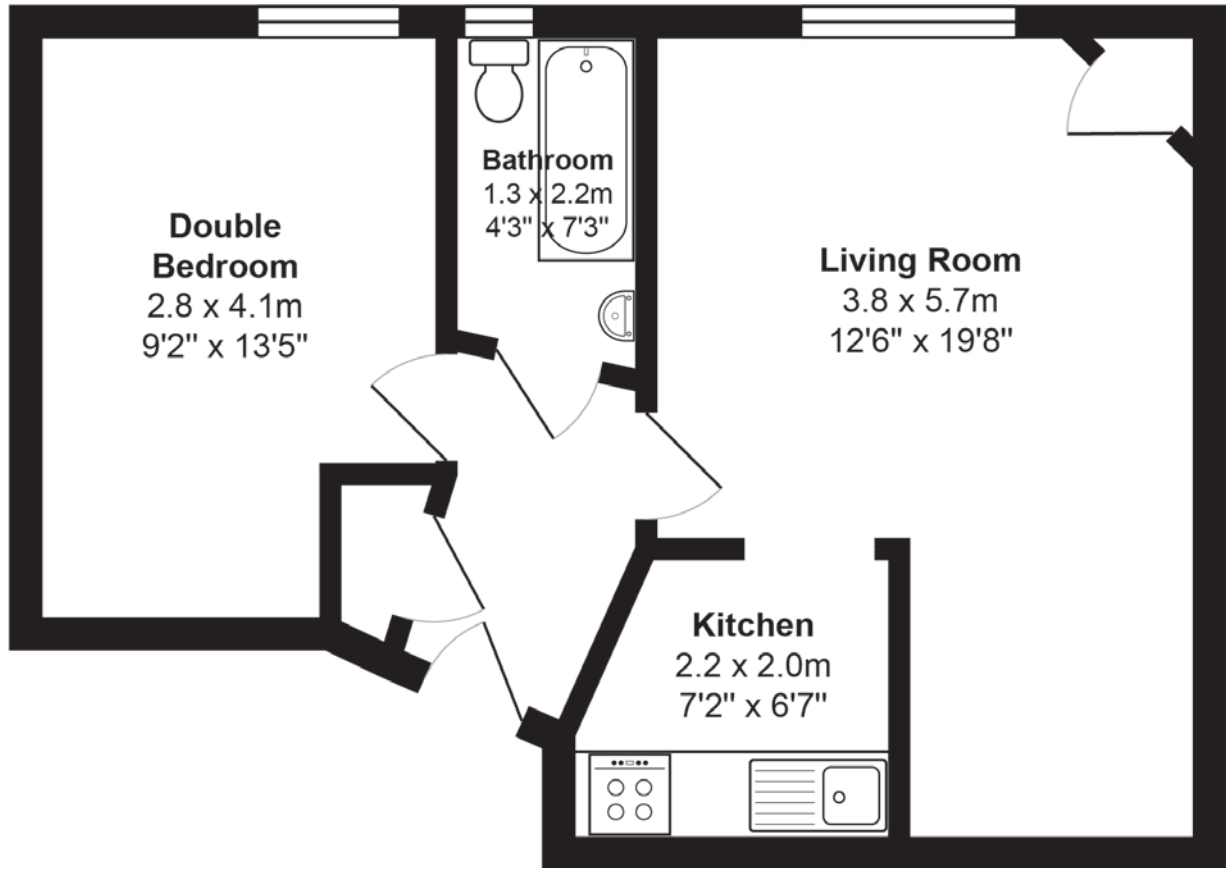

FLOOR PLAN, DIMENSIONS & MAP

Approximate Dimensions (Taken from the widest point)

Gross internal floor area (m²): 40m² | EPC Rating: C