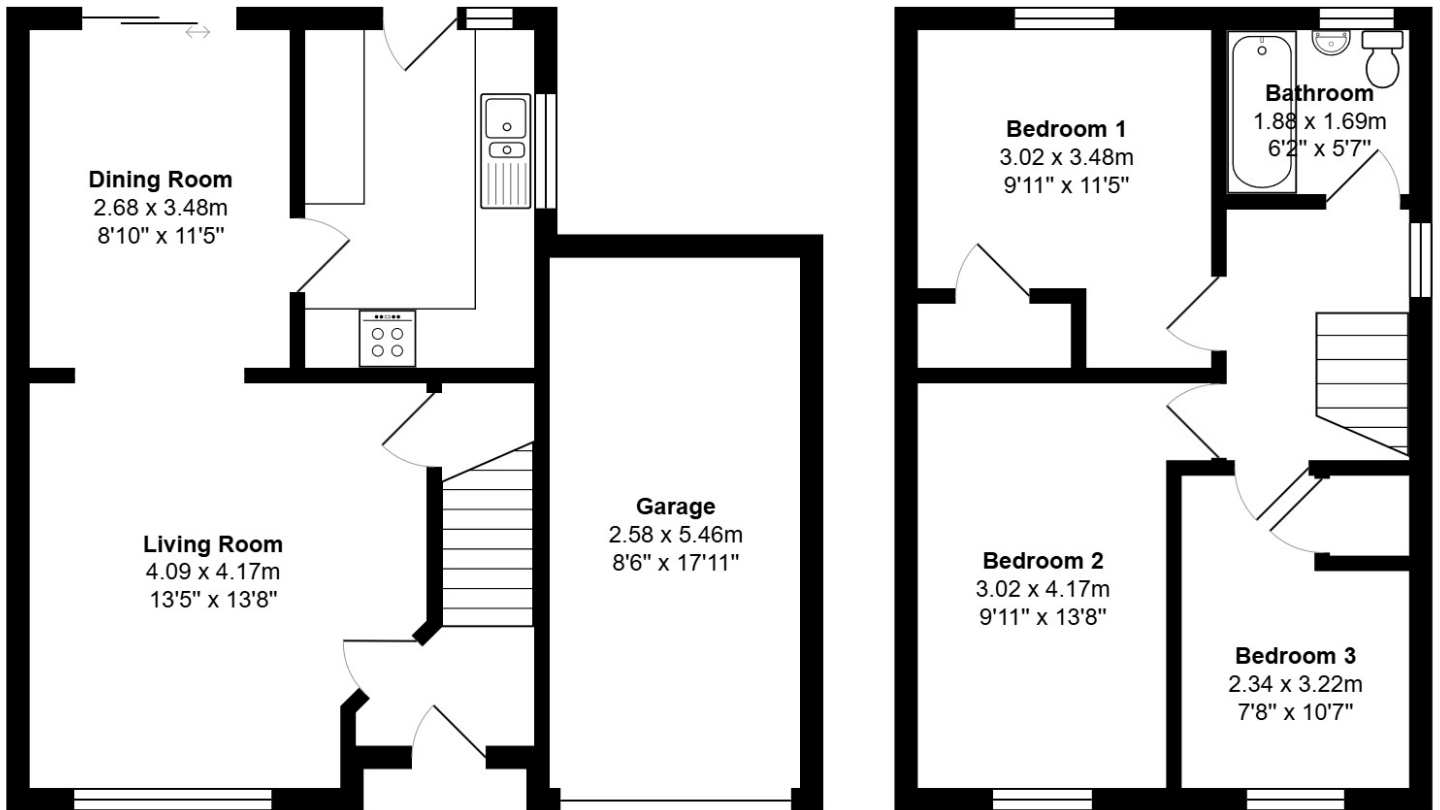

FLOOR PLAN, DIMENSIONS & MAP

Approximate Dimensions (Taken from the widest point)

Gross internal floor area (m²): 78m²
EPC Rating: C

[CLICK HERE FOR
VIRTUAL TOUR](#)