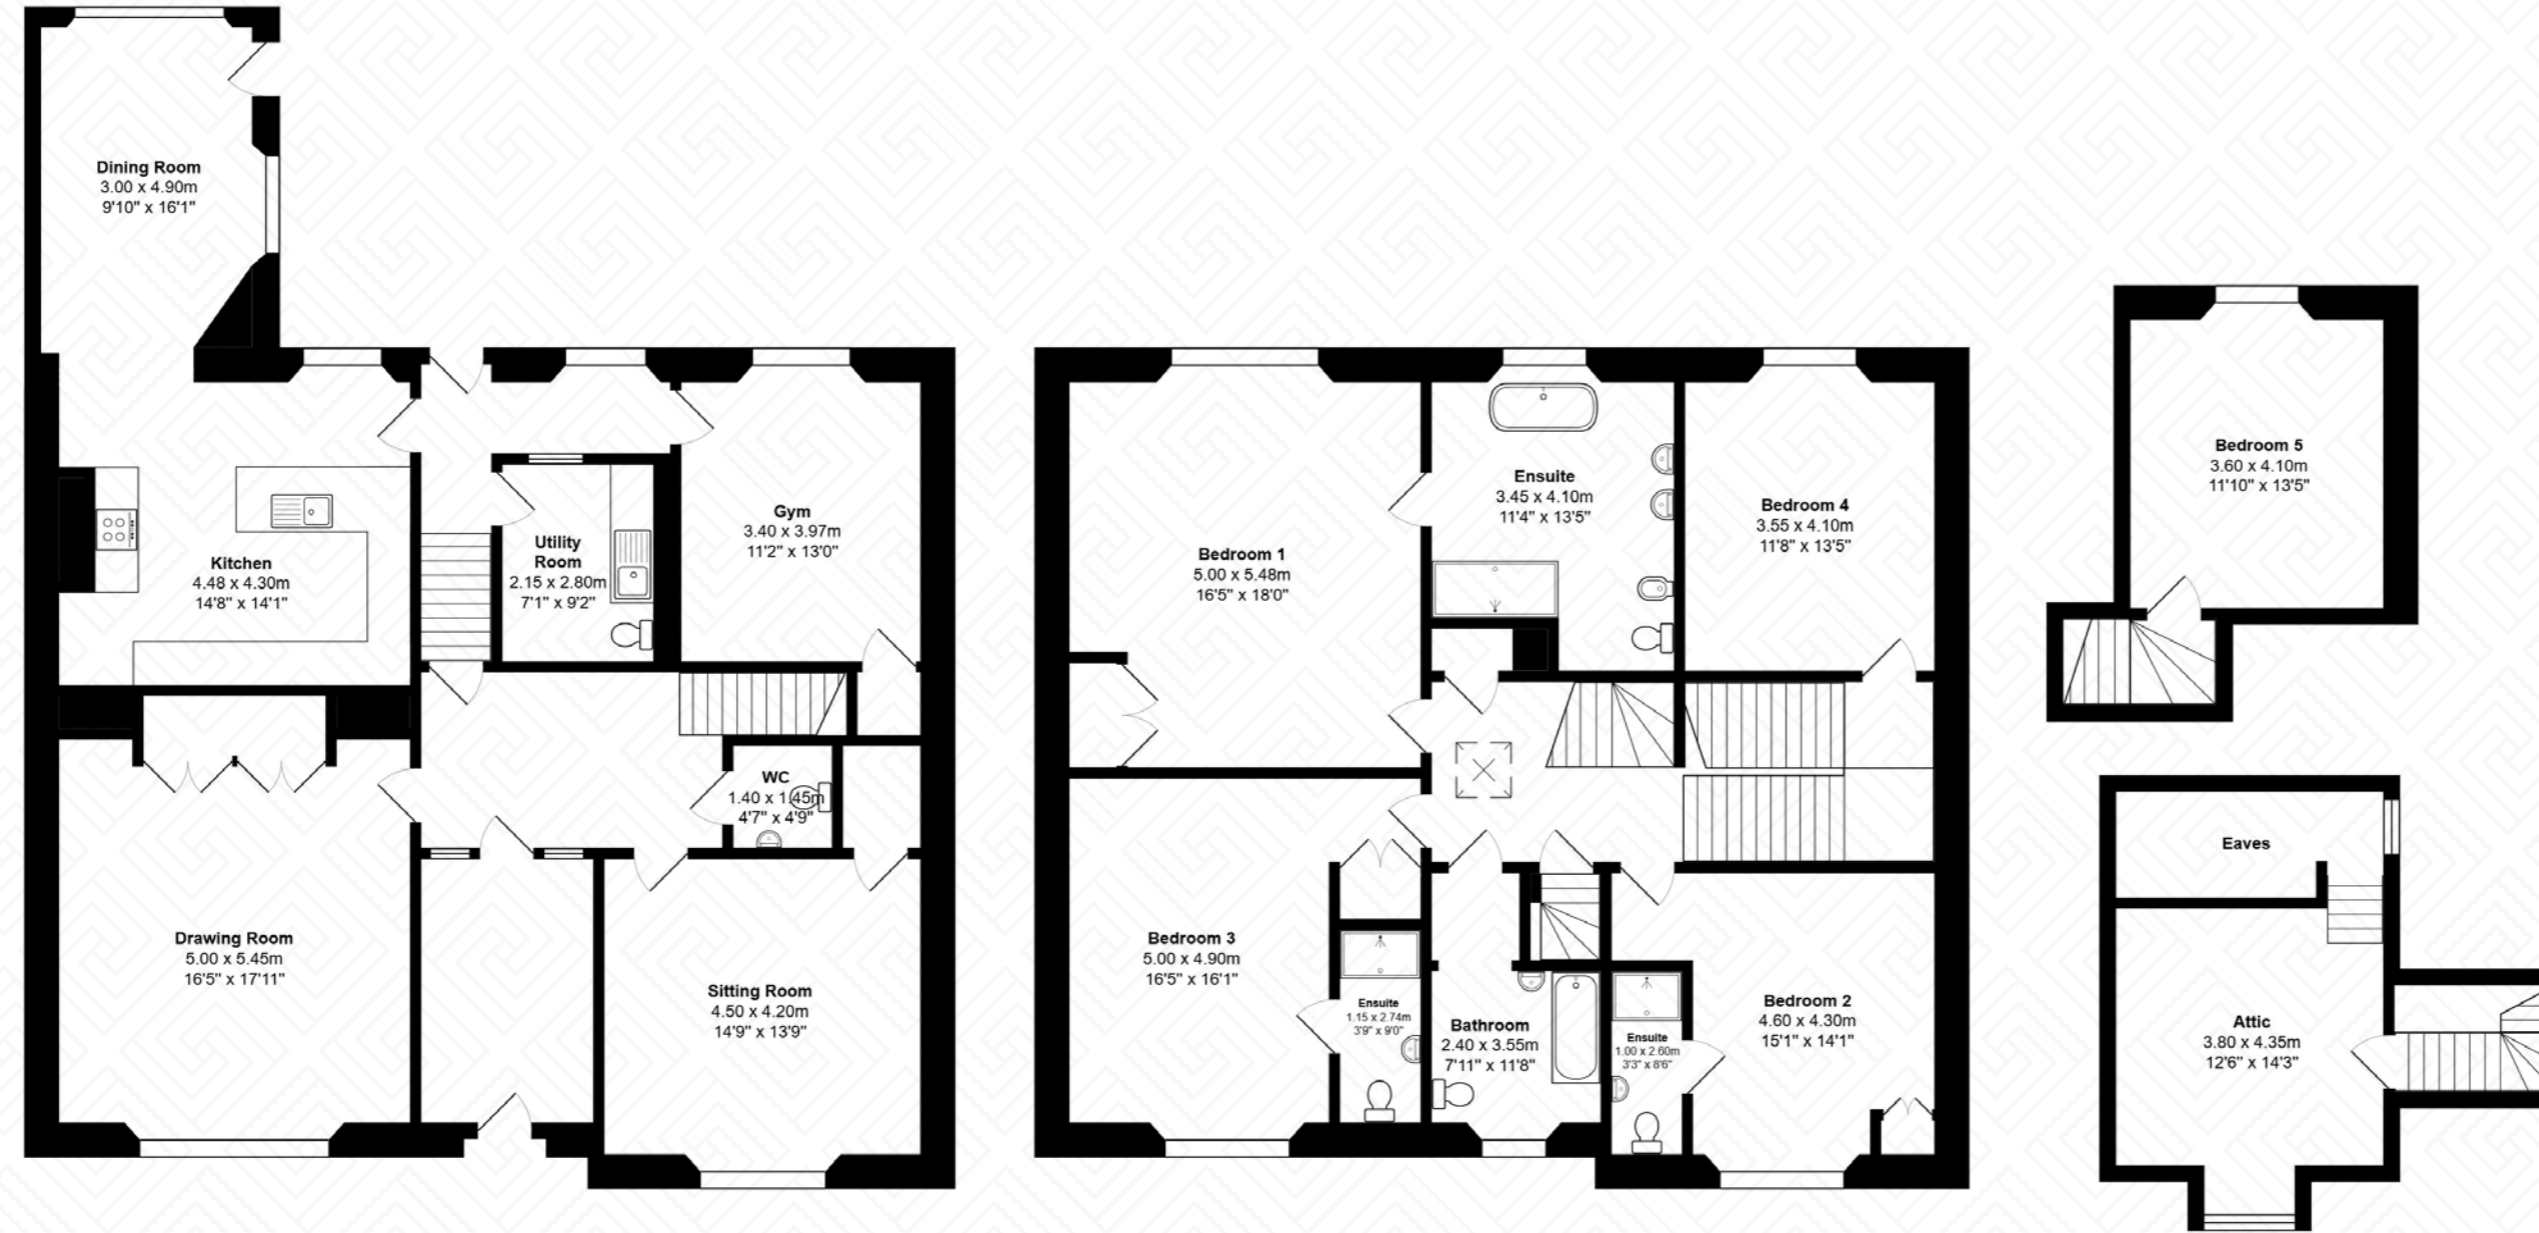

Floor PLANS

Approximate Dimensions
(Taken from the widest point)
Gross internal floor area (m²): 305m²
EPC Rating: C

[CLICK HERE FOR
VIRTUAL TOUR](#)

[CLICK HERE FOR
DRONE VIDEO](#)