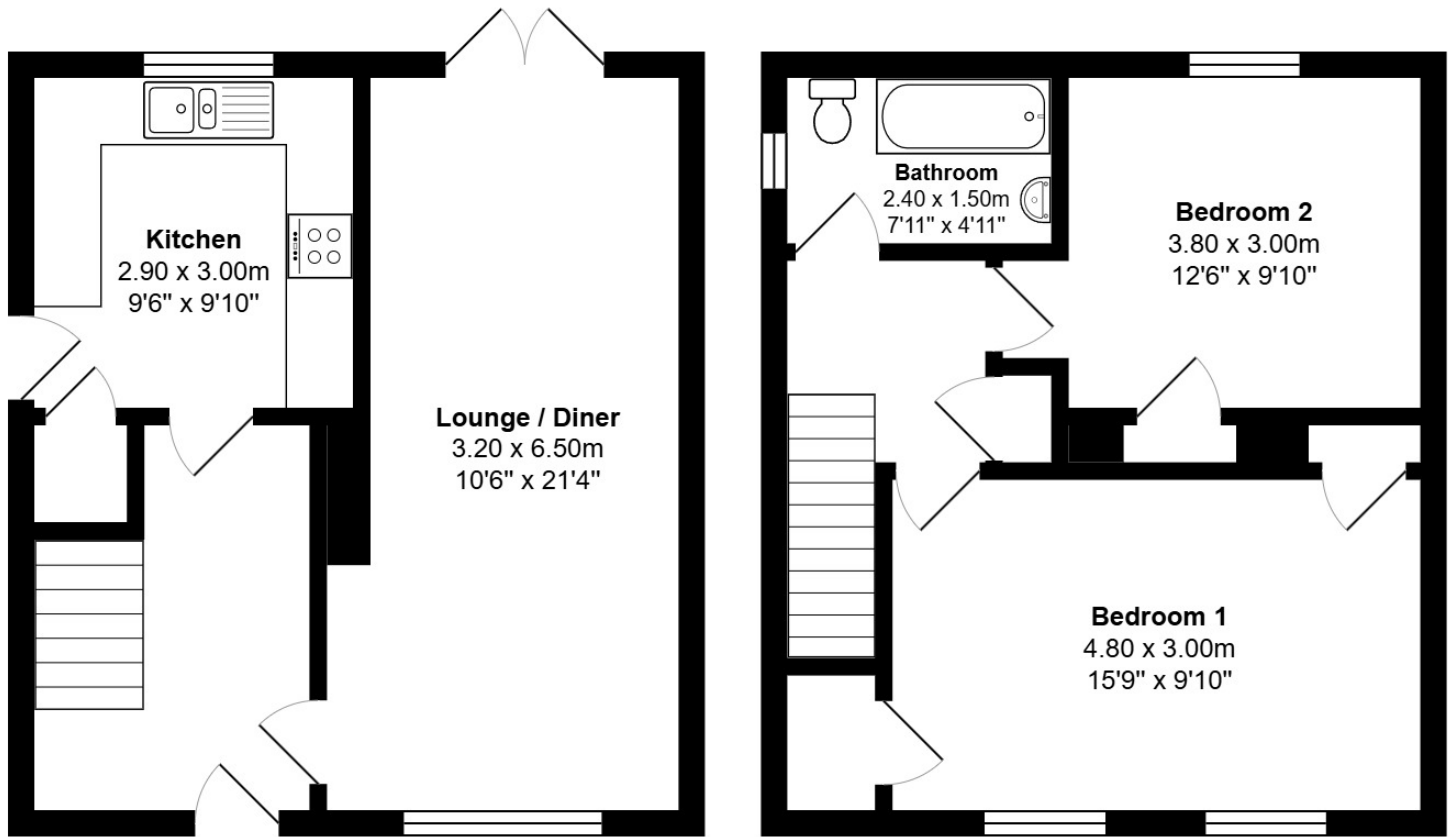

FLOOR PLAN, DIMENSIONS & MAP

Approximate Dimensions (Taken from the widest point)

Gross internal floor area (m²): 77m²
EPC Rating: D