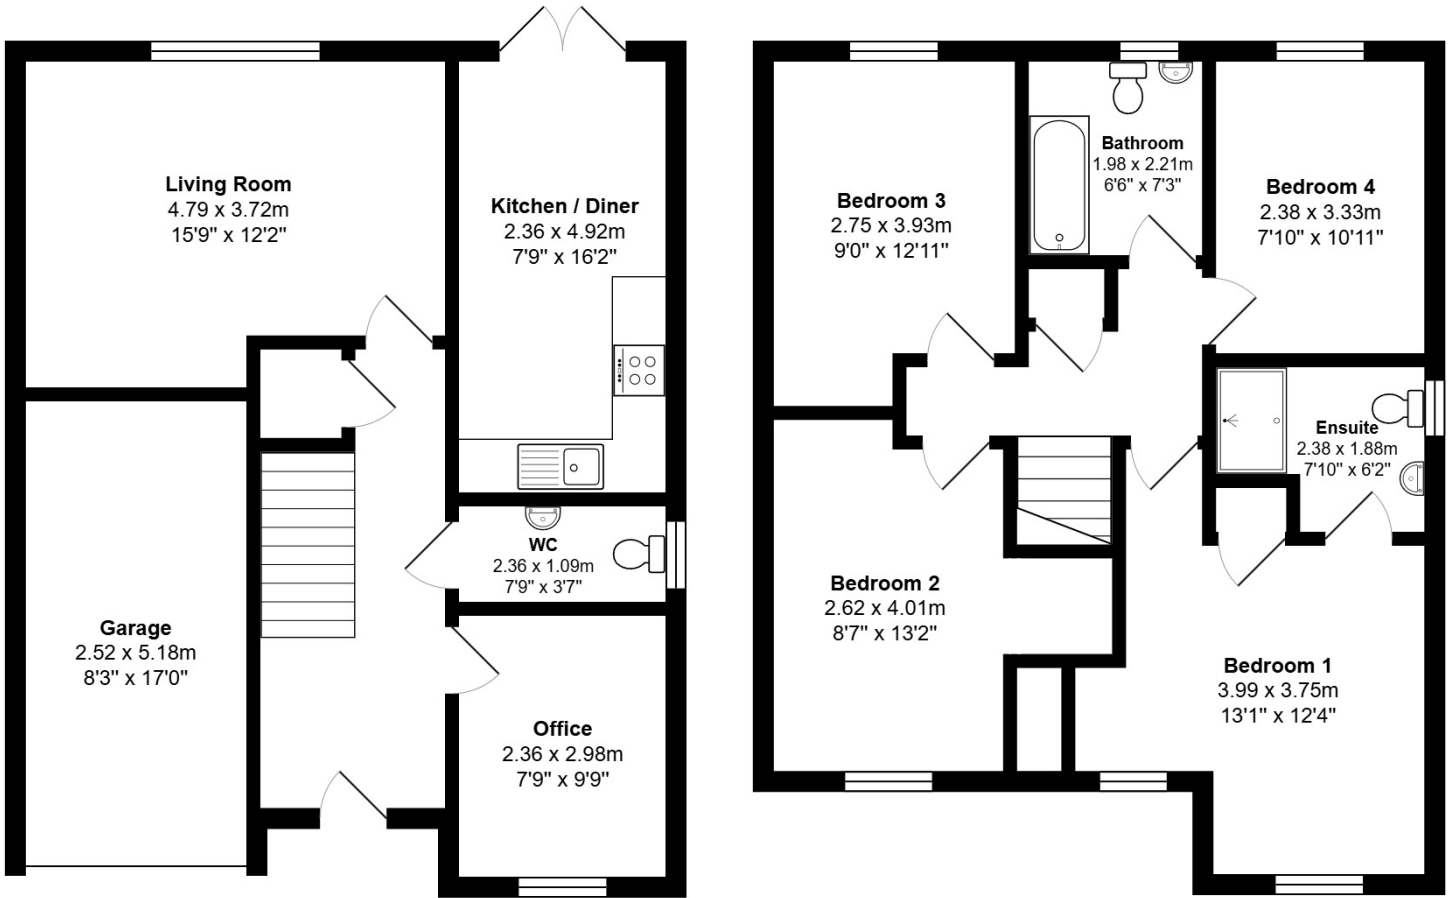

FLOOR PLAN, DIMENSIONS & MAP

Approximate Dimensions (Taken from the widest point)

Gross internal floor area (m²): 116m²
EPC Rating: C