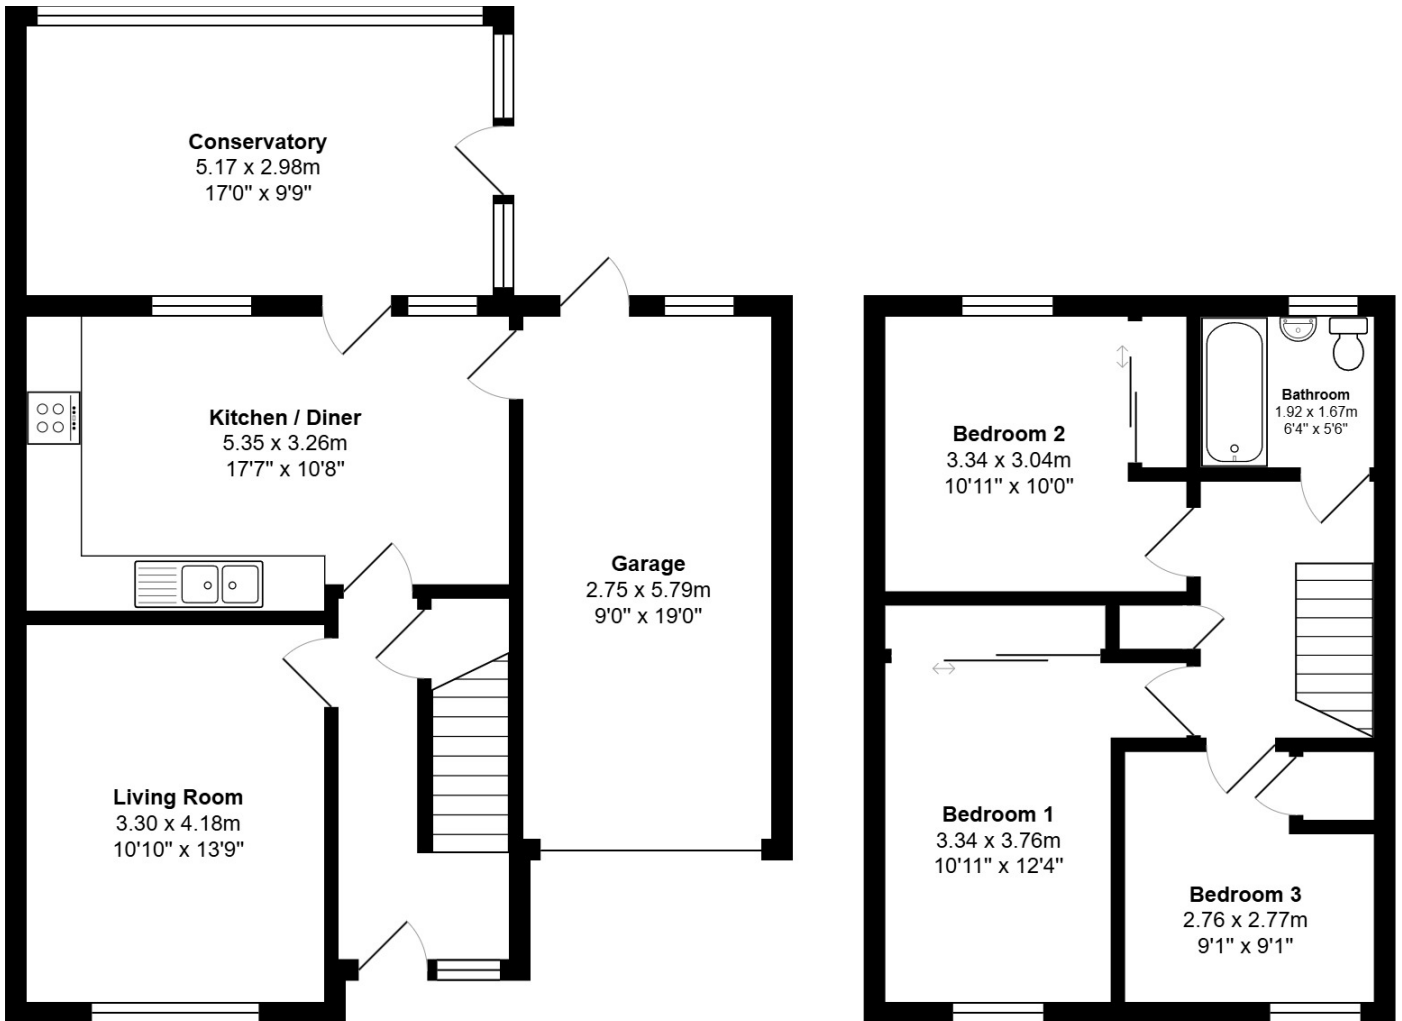

FLOOR PLAN, DIMENSIONS & MAP

Approximate Dimensions (Taken from the widest point)

Gross internal floor area (m²): 93m² | EPC Rating: C