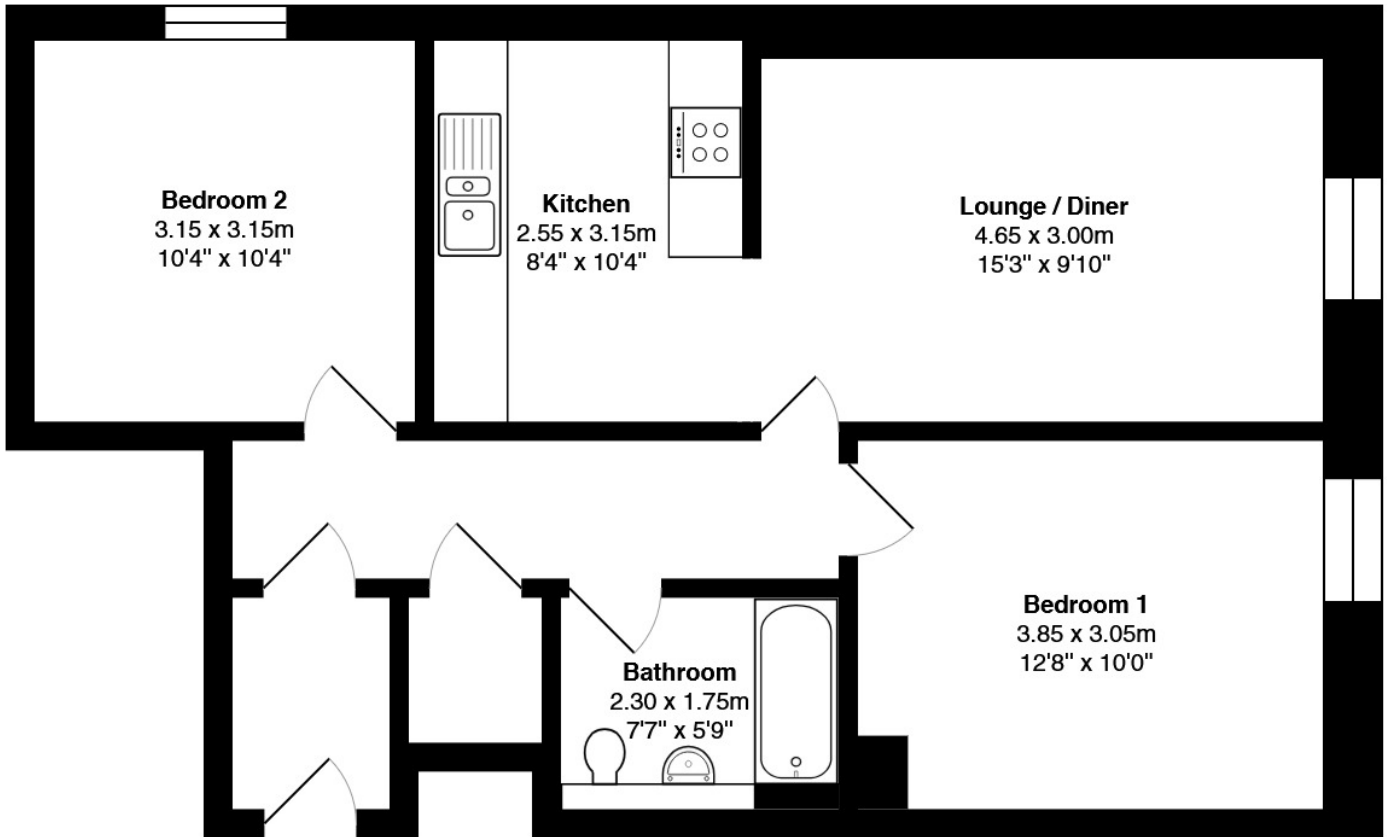

FLOOR PLAN, DIMENSIONS & MAP

Approximate Dimensions (Taken from the widest point)

Gross internal floor area (m²): 58m² | EPC Rating: C