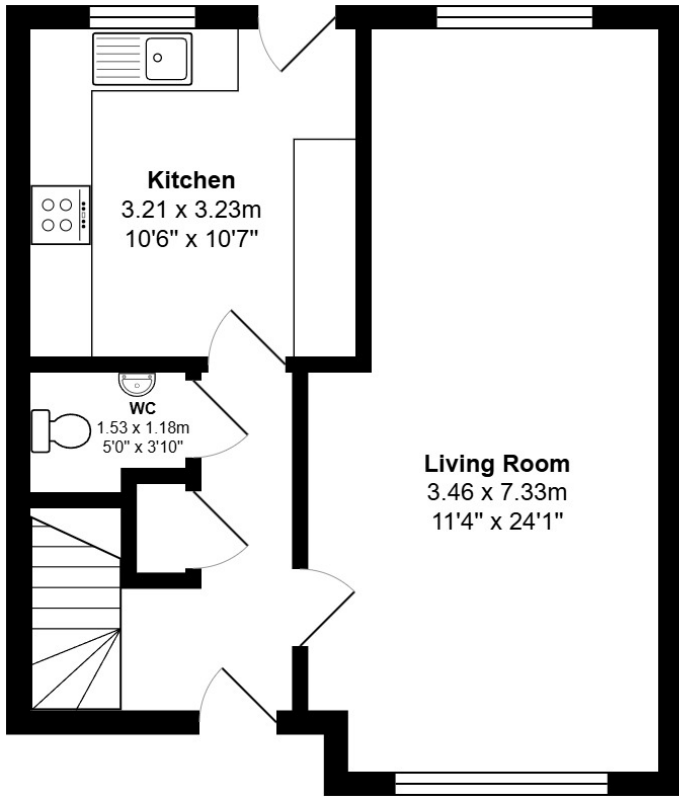

FLOOR PLAN, DIMENSIONS & MAP

Approximate Dimensions (Taken from the widest point)

Gross internal floor area (m²): 88m² | EPC Rating: C