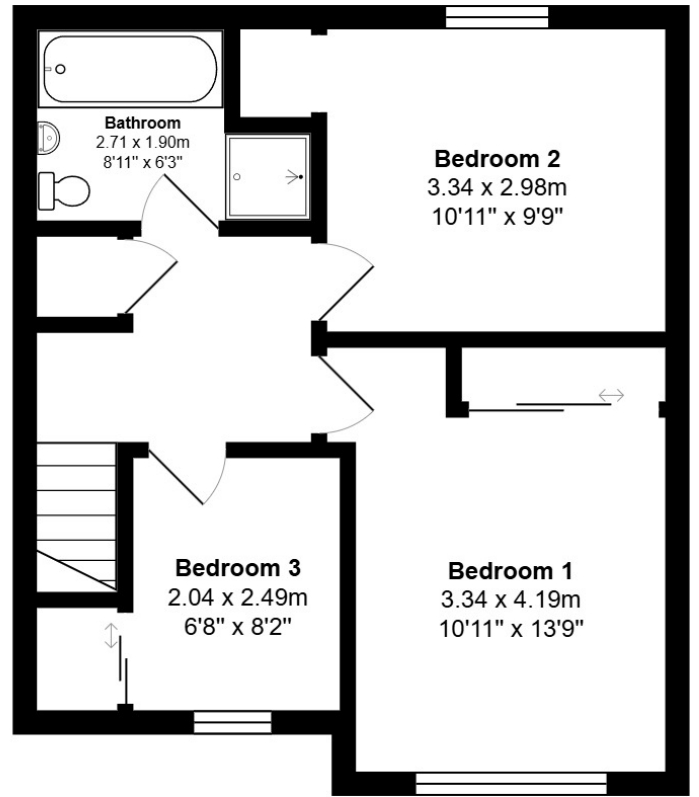

FLOOR PLAN, DIMENSIONS & MAP

Approximate Dimensions (Taken from the widest point)

Gross internal floor area (m²): 88m² | EPC Rating: C