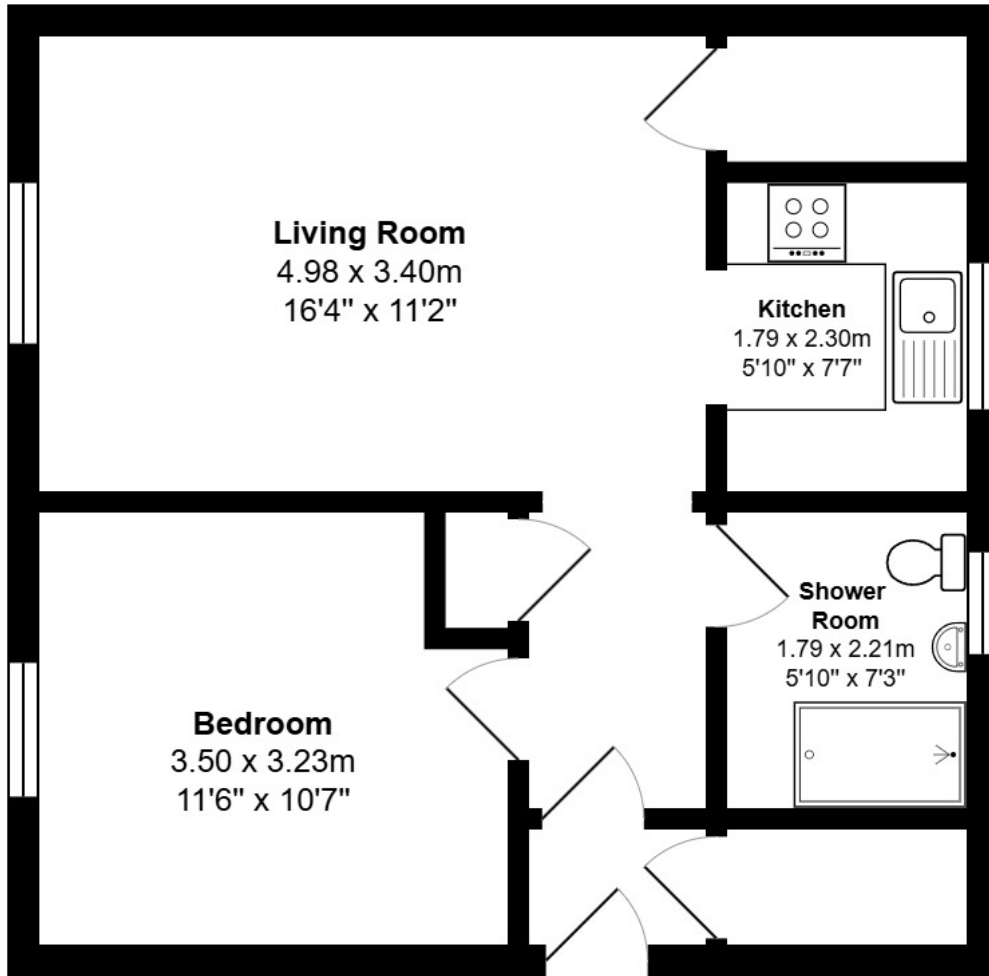

FLOOR PLAN, DIMENSIONS & MAP

Approximate Dimensions (Taken from the widest point)

Gross internal floor area (m²): 49m² | EPC Rating: C