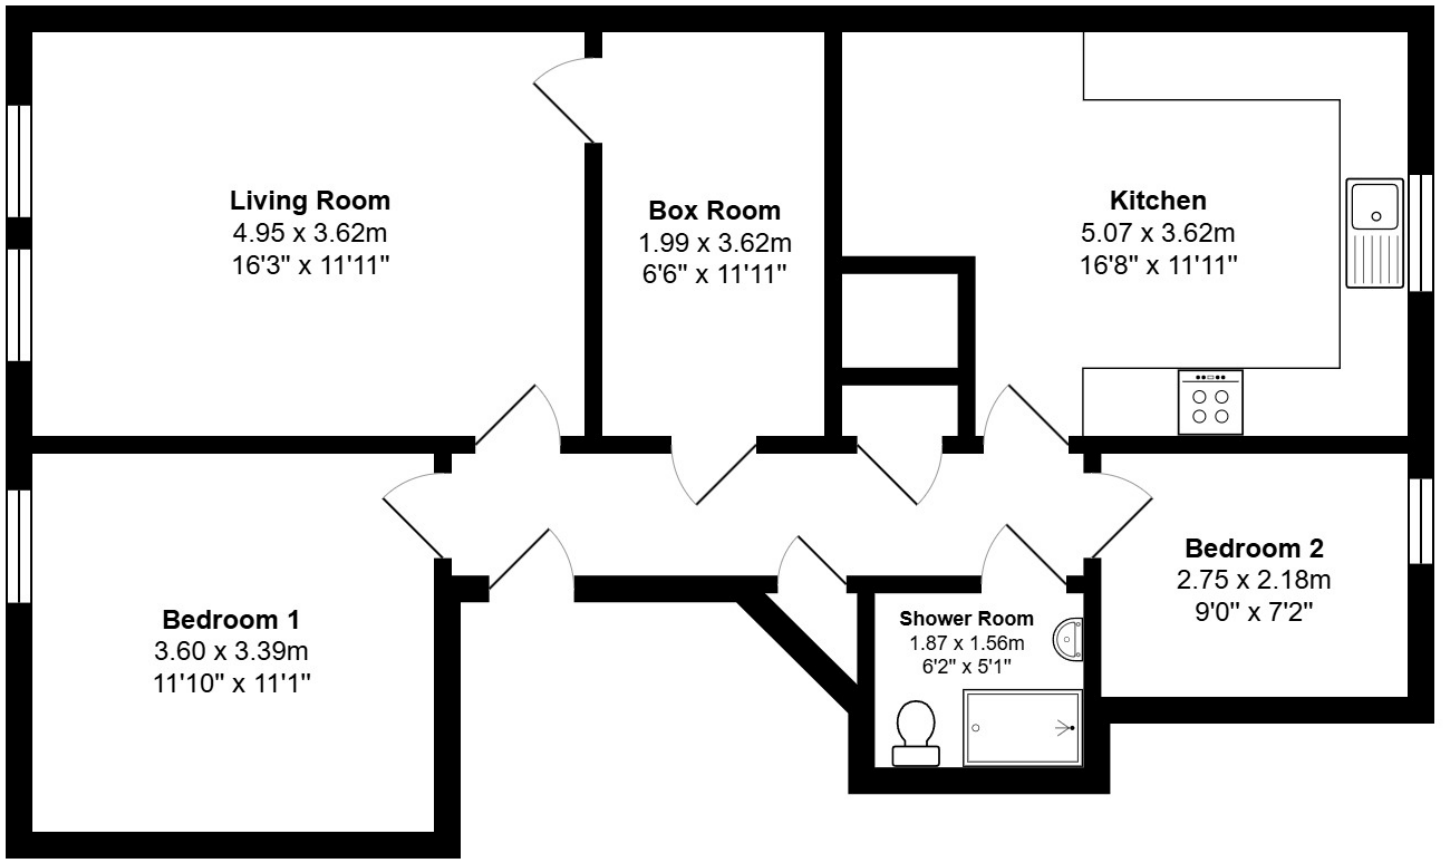

FLOOR PLAN, DIMENSIONS & MAP

Approximate Dimensions (Taken from the widest point)

Gross internal floor area (m²): 75m² | EPC Rating: C