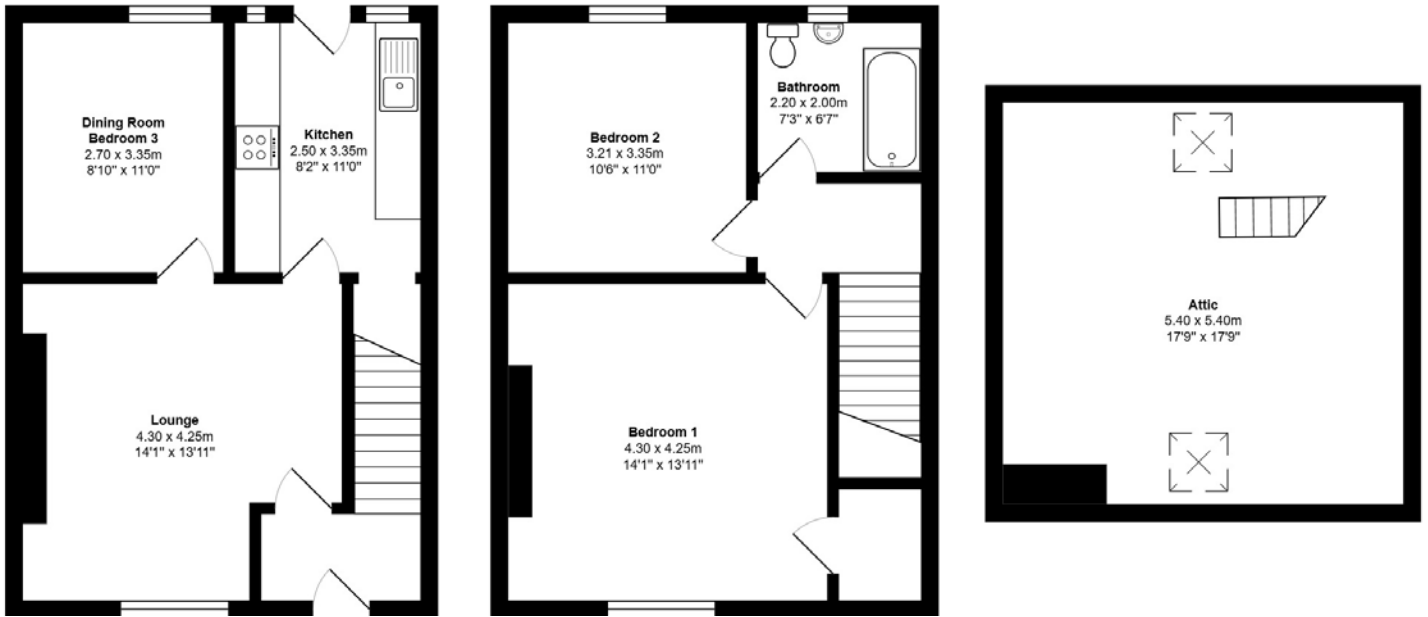

FLOOR PLAN, DIMENSIONS & MAP

Approximate Dimensions (Taken from the widest point)

Gross internal floor area (m²): 60m² | EPC Rating: C