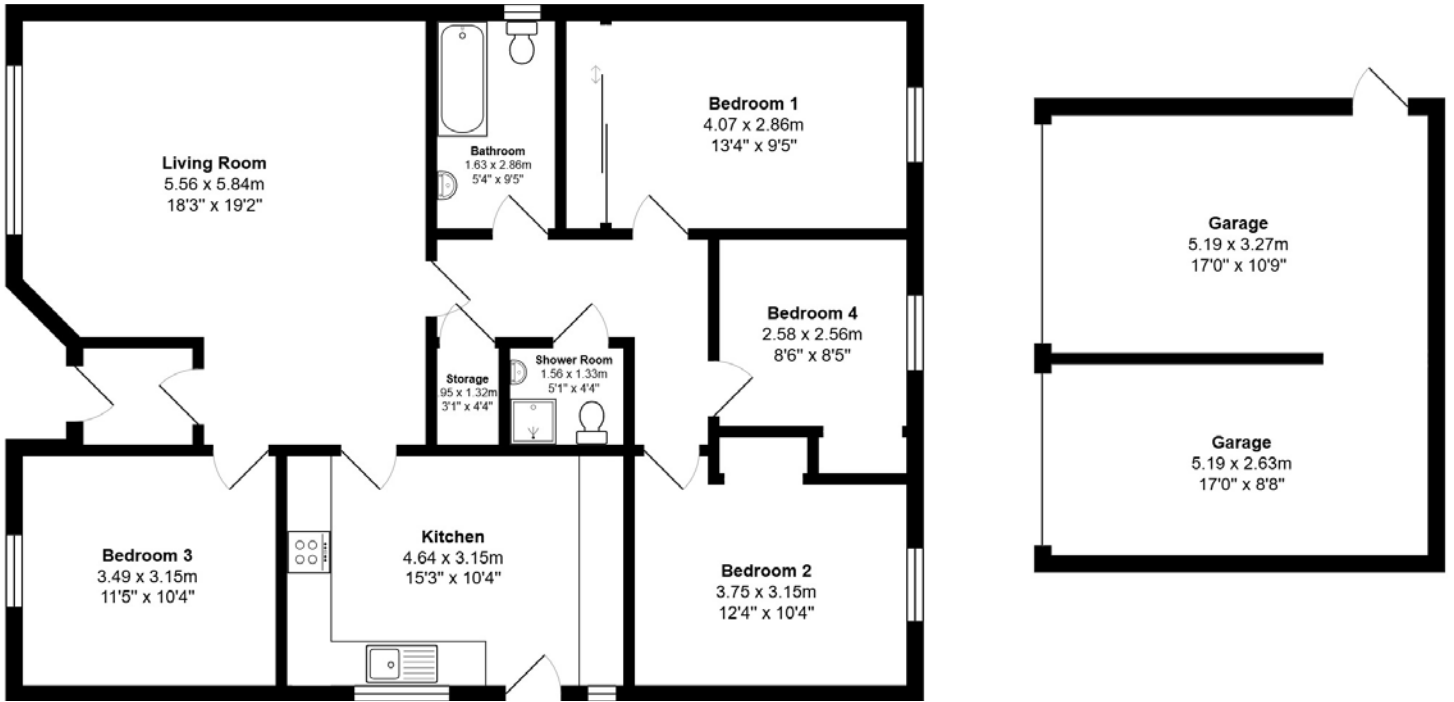

FLOOR PLAN, DIMENSIONS & MAP

Approximate Dimensions (Taken from the widest point)

Gross internal floor area (m²): 109m² | EPC Rating: C