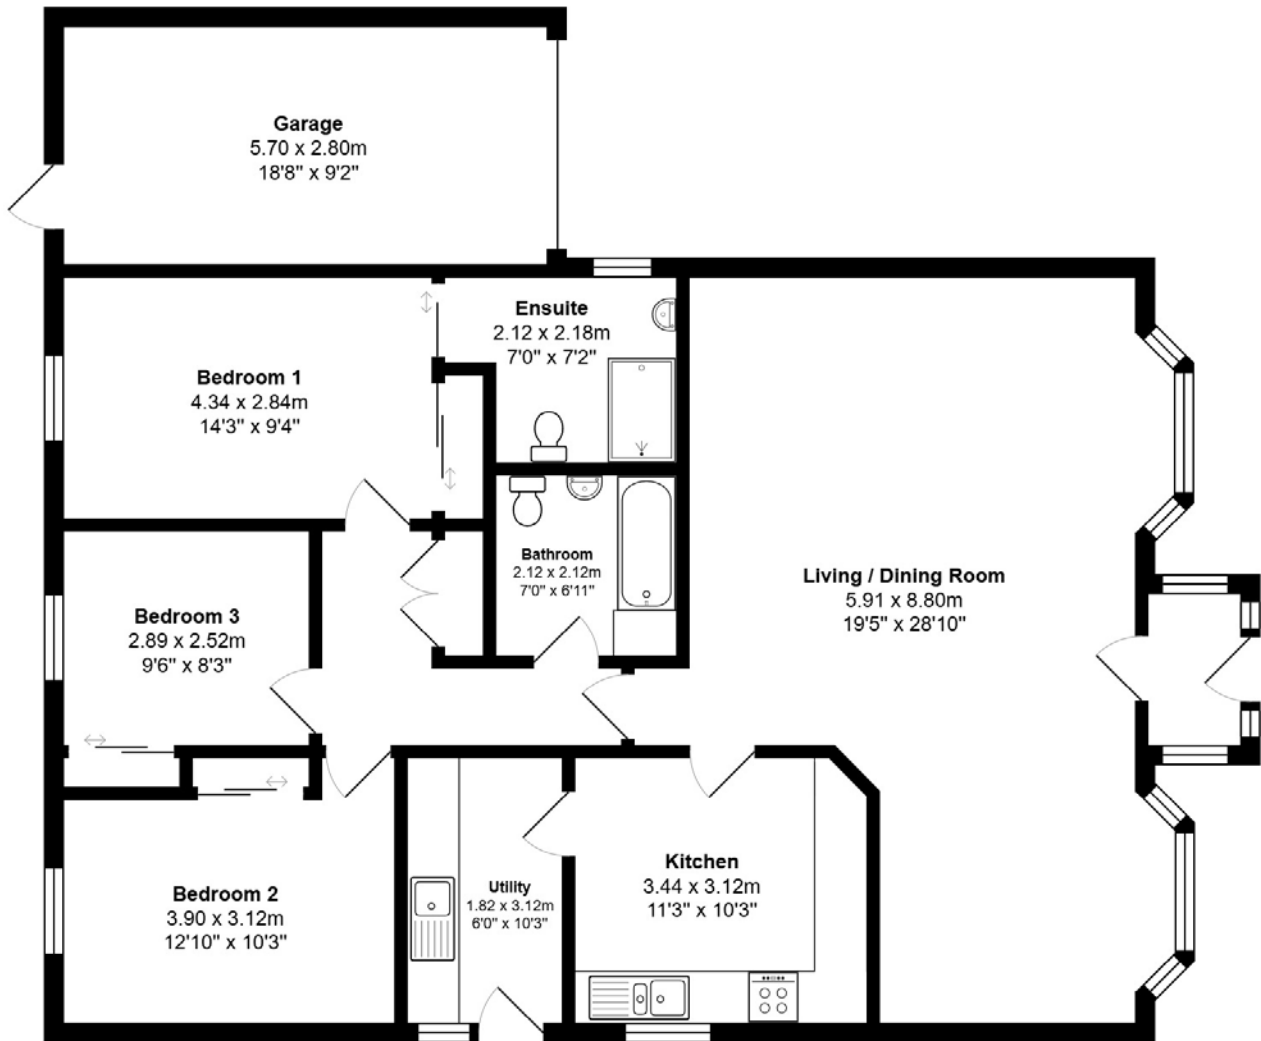

FLOOR PLAN, DIMENSIONS & MAP

Approximate Dimensions (Taken from the widest point)

Gross internal floor area (m²): 113m² | EPC Rating: C