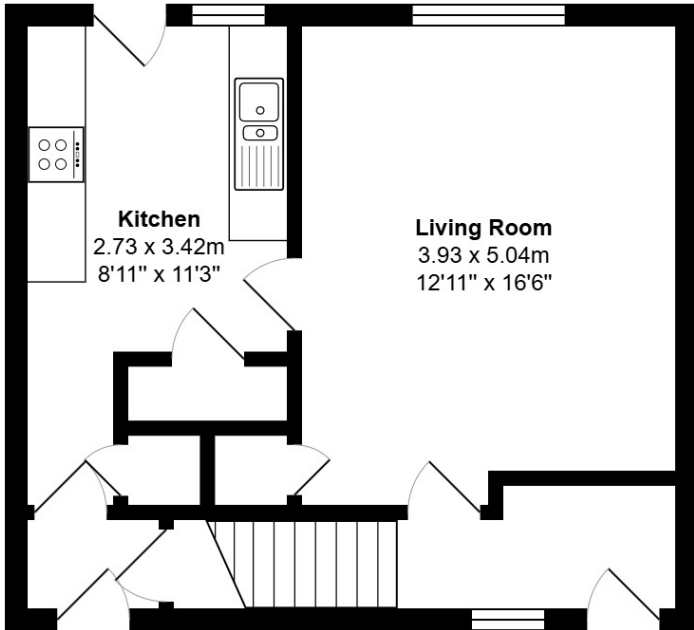

FLOOR PLAN, DIMENSIONS & MAP

Approximate Dimensions (Taken from the widest point)

Gross internal floor area (m²): 84m² | EPC Rating: C