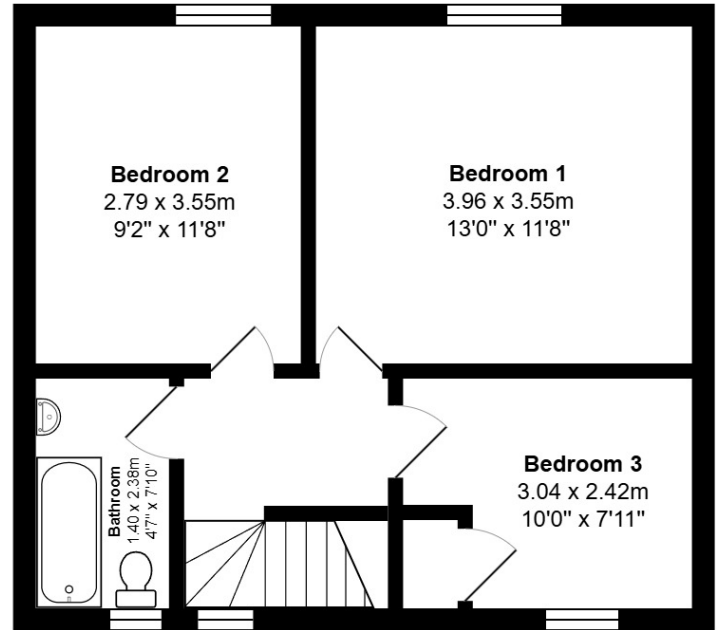

FLOOR PLAN, DIMENSIONS & MAP

Approximate Dimensions (Taken from the widest point)

Gross internal floor area (m²): 84m² | EPC Rating: C