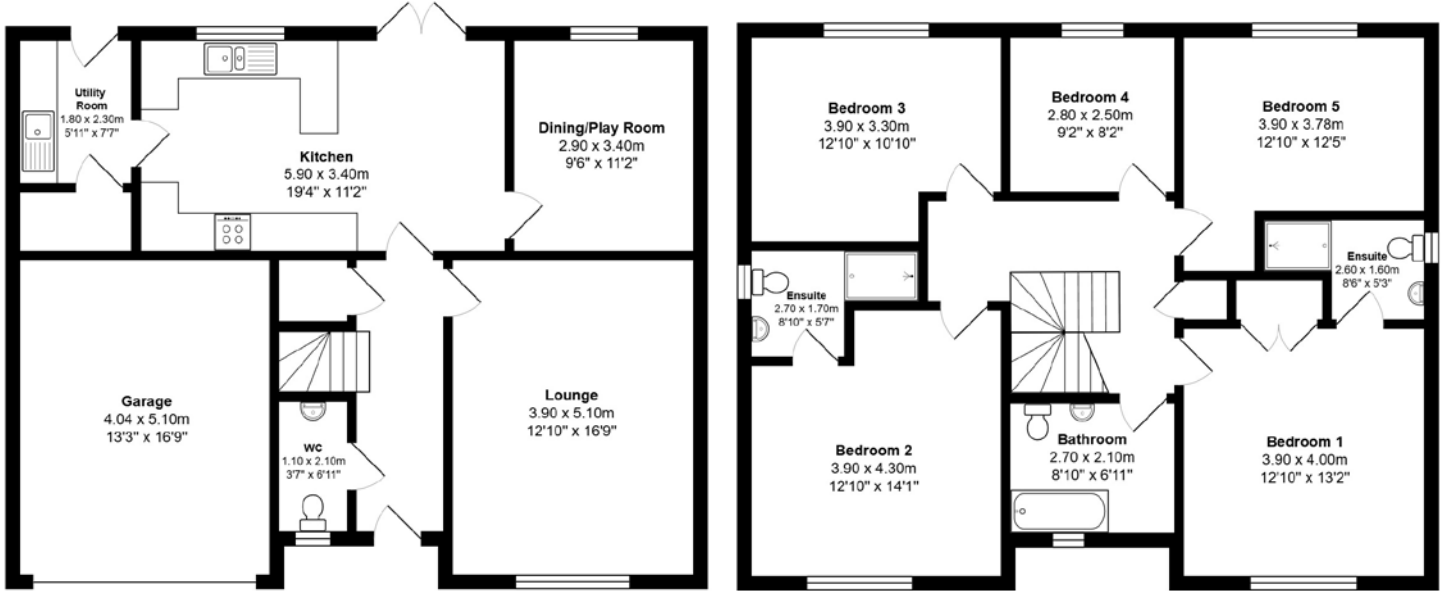

FLOOR PLAN, DIMENSIONS & MAP

Approximate Dimensions (Taken from the widest point)

Gross internal floor area (m²): 158m² | EPC Rating: B