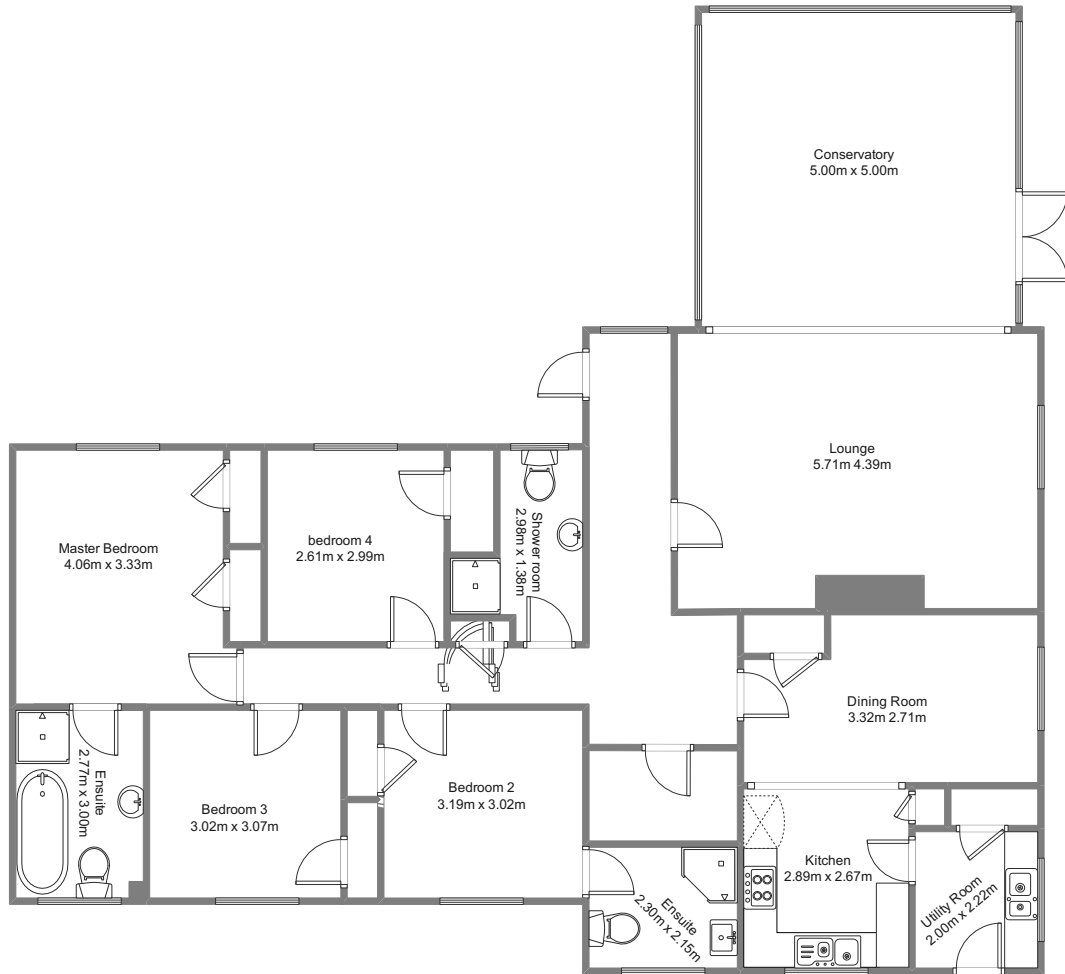

FLOOR PLAN & DIMENSIONS

Approximate Dimensions (Taken from the widest point)

Gross internal floor area (m²): 150m² | EPC Rating: D