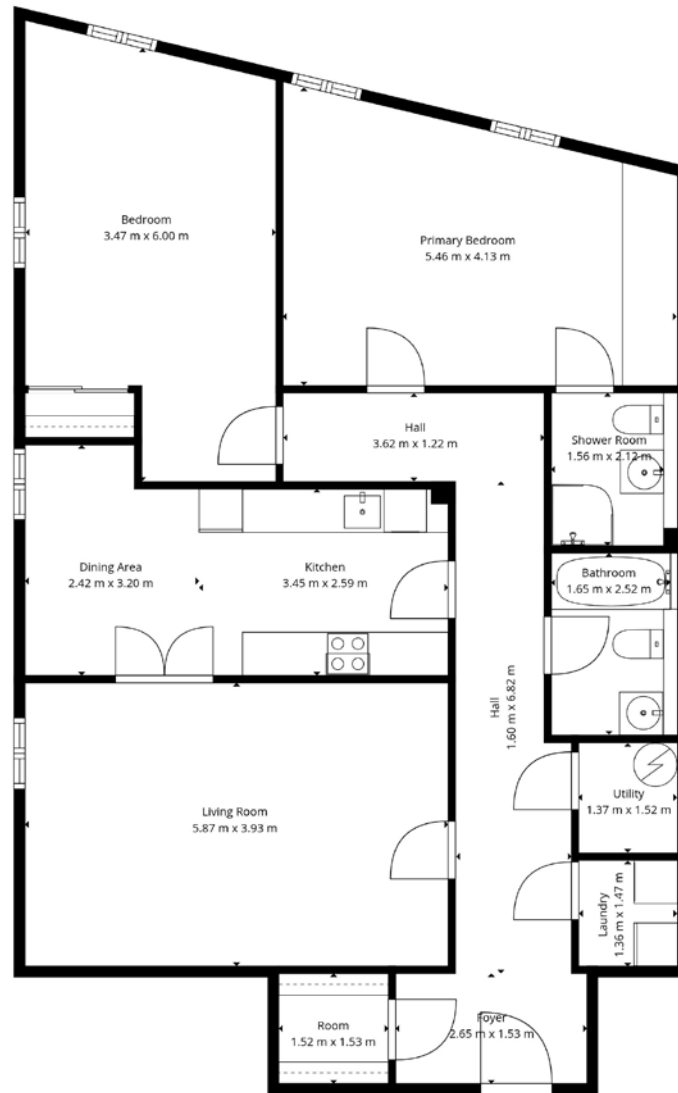

FLOOR PLAN & DIMENSIONS

Approximate Dimensions (Taken from the widest point)

Gross internal floor area (m²): 116m² | EPC Rating: C