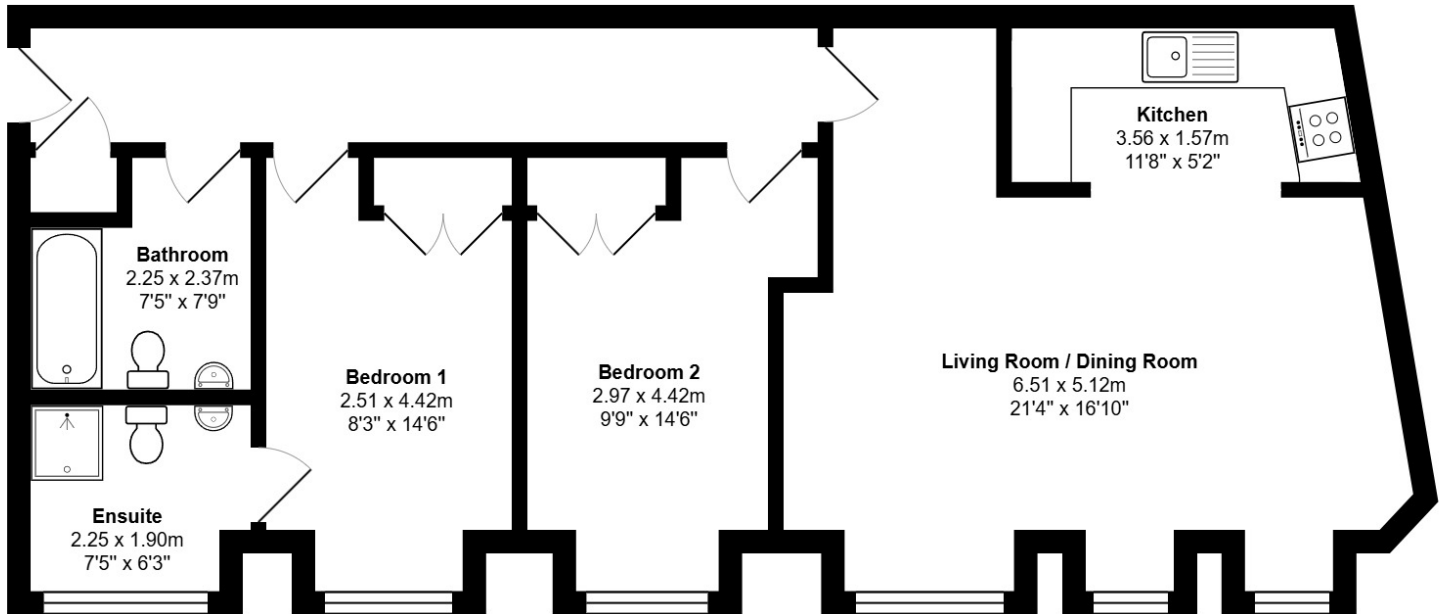

FLOOR PLAN & DIMENSIONS

Approximate Dimensions (Taken from the widest point)

Gross internal floor area (m²): 73m² | EPC Rating: D