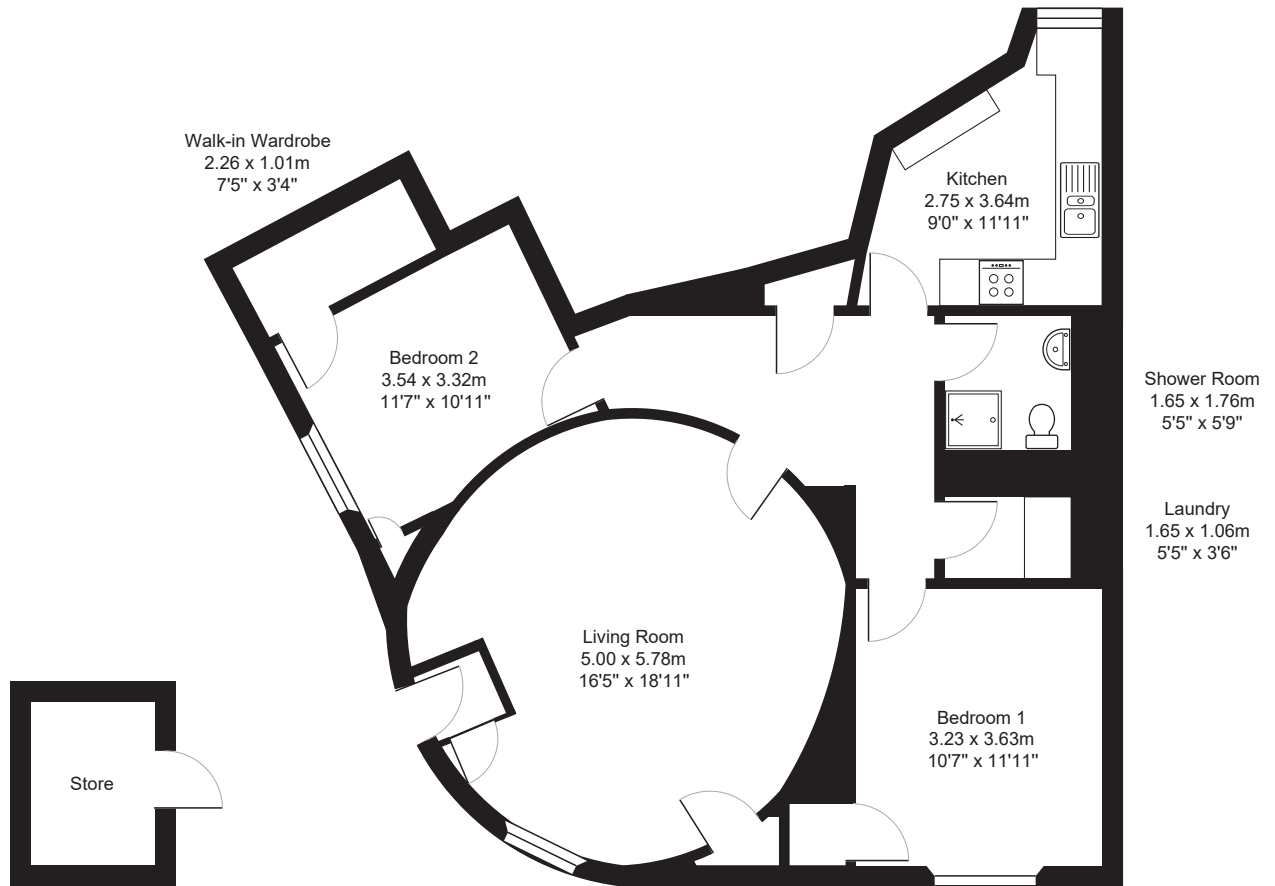

FLOOR PLAN & DIMENSIONS

Approximate Dimensions (Taken from the widest point)

Gross internal floor area (m²): 76m² | EPC Rating: C