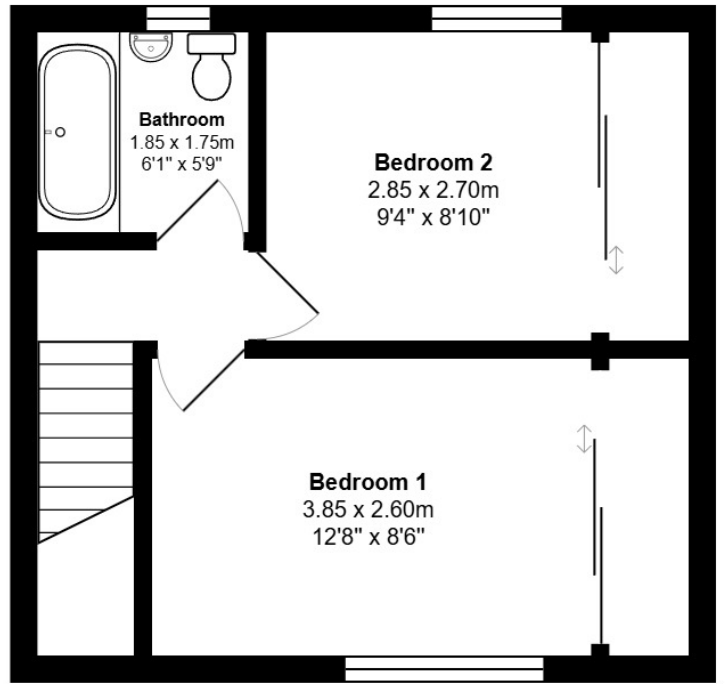

FLOOR PLAN & DIMENSIONS

Approximate Dimensions (Taken from the widest point)

Gross internal floor area (m²): 60m² | EPC Rating: D