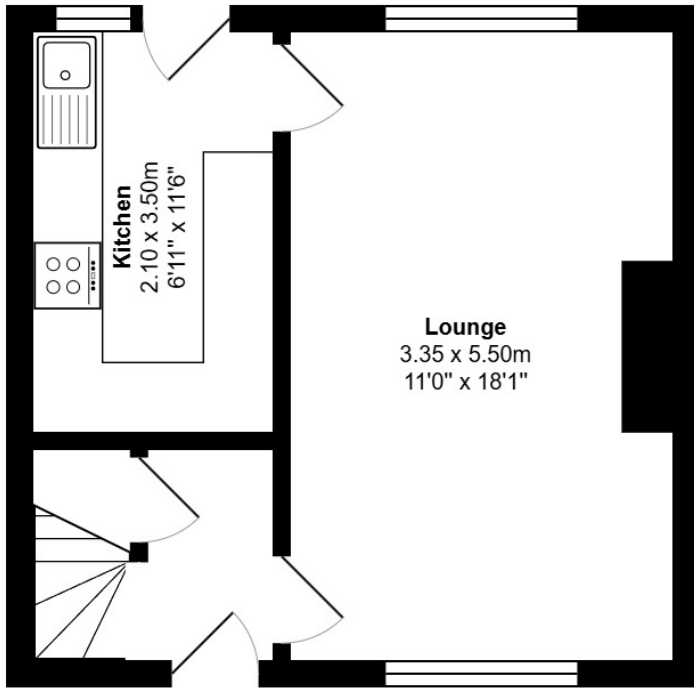

FLOOR PLAN & DIMENSIONS

Approximate Dimensions (Taken from the widest point)

Gross internal floor area (m²): 60m² | EPC Rating: D