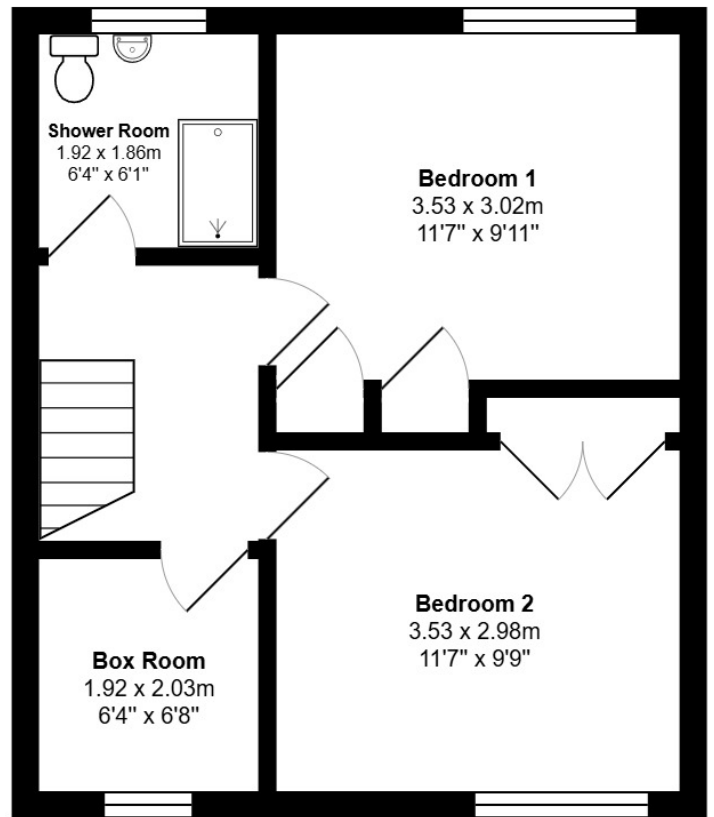

FLOOR PLAN & DIMENSIONS

Approximate Dimensions (Taken from the widest point)

Gross internal floor area (m²): 73m² | EPC Rating: E