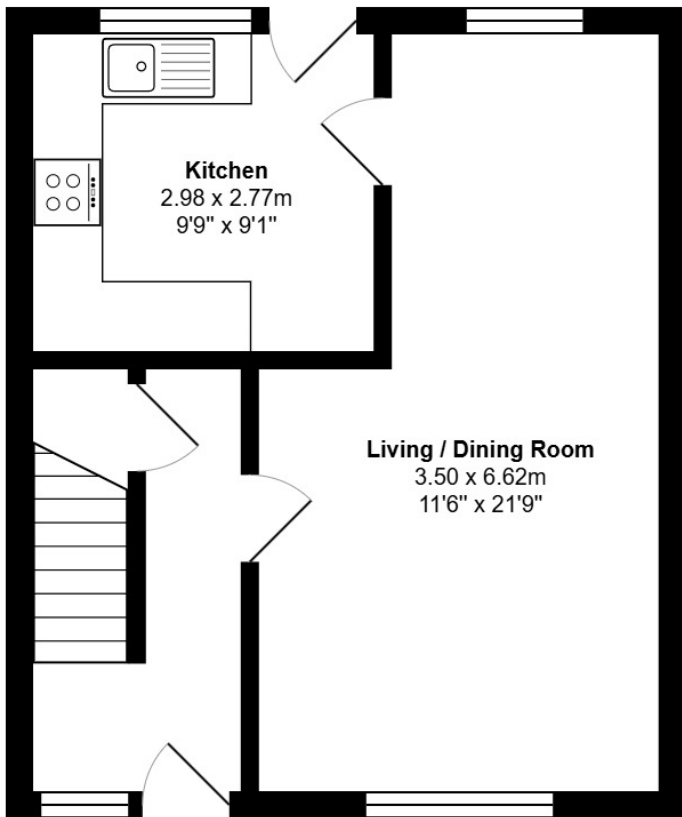

FLOOR PLAN & DIMENSIONS

Approximate Dimensions (Taken from the widest point)

Gross internal floor area (m²): 73m² | EPC Rating: E