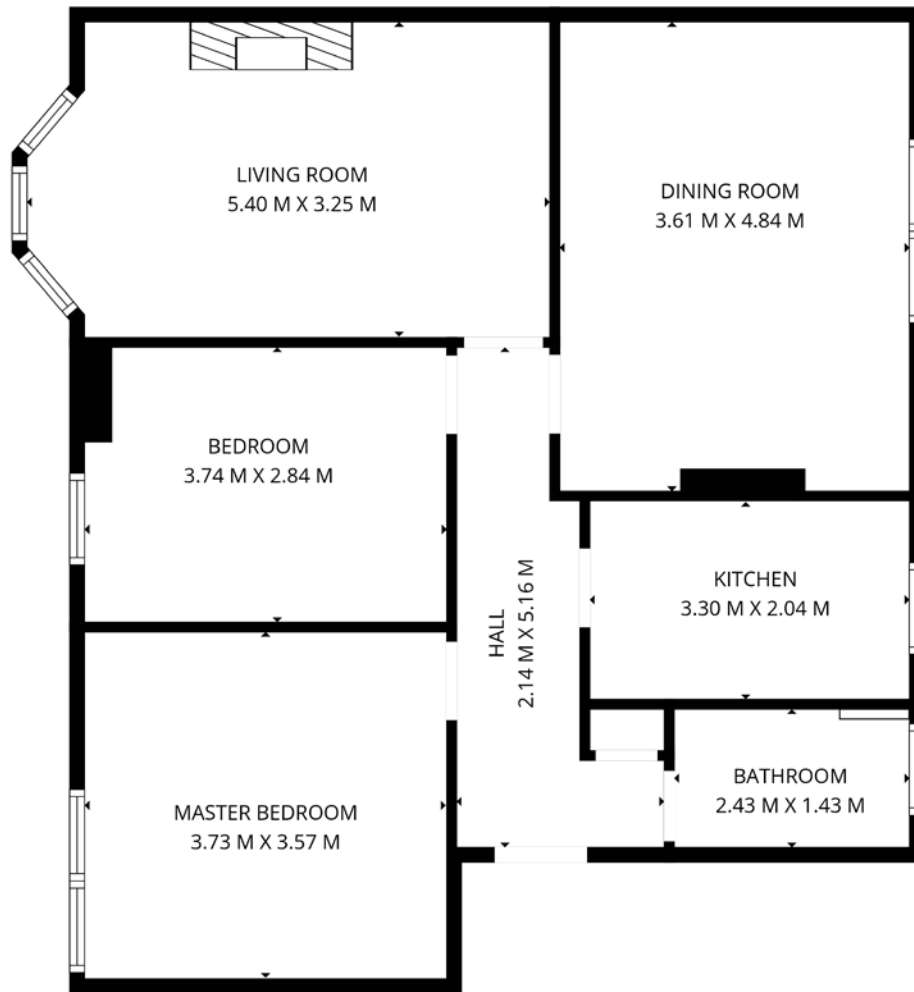

FLOOR PLAN & DIMENSIONS

Approximate Dimensions (Taken from the widest point)

Gross internal floor area (m²): 66m² | EPC Rating: C