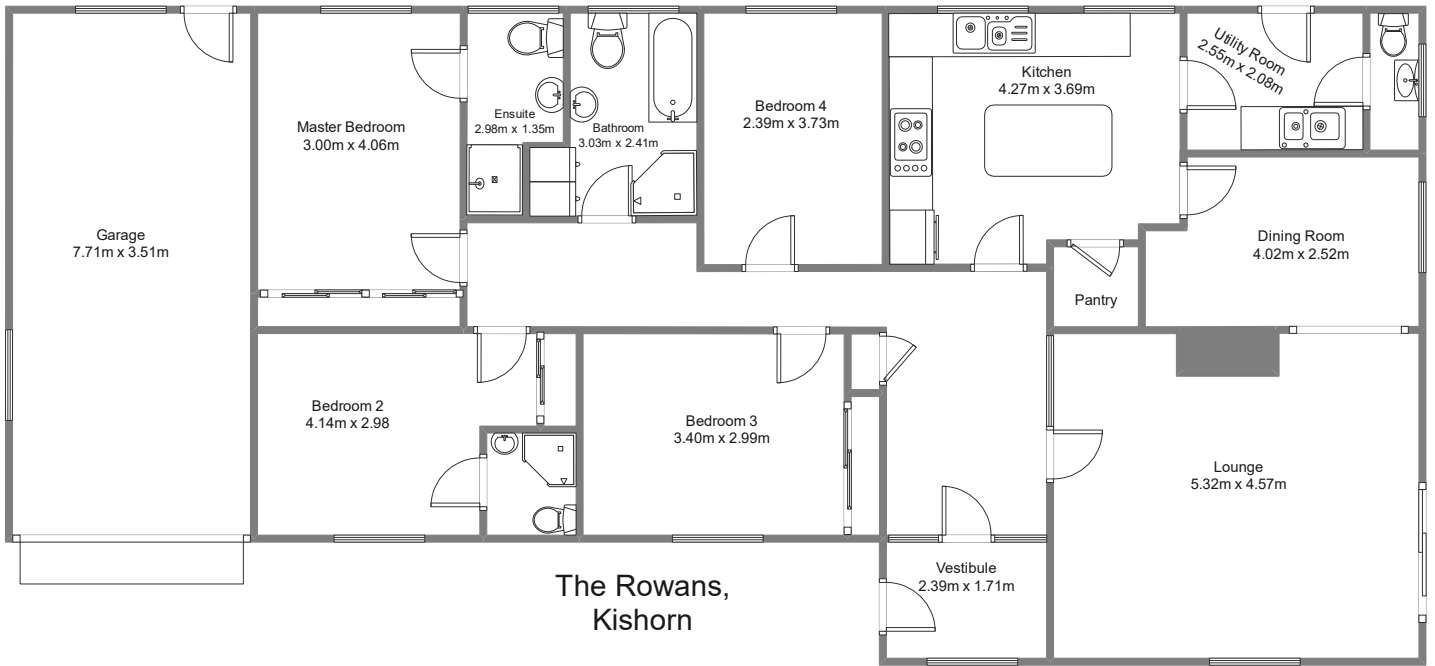

FLOOR PLAN & DIMENSIONS

Approximate Dimensions (Taken from the widest point)

Gross internal floor area (m²): 147m² | EPC Rating: D